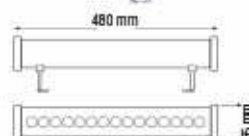

REGAL-18

- AMBER
- 3000K
- RED
- GREEN
- BLUE

● 85-265V/50-60Hz
● 1080 lm
● Average Life: 50.000 Hrs
● Aluminium Body

109 001 0018