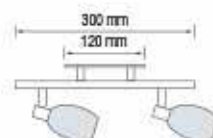

MANAVGAT-2

CHROME

- 220-240V / 50-60Hz
- 2x9W ESL

035 003 0003

HL 792N