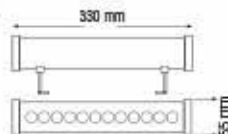

REGAL-12

- AMBER
- 3000K
- RED
- GREEN
- BLUE

● 85-265V/50-60Hz
● 720 lm
● Average Life: 50.000 Hrs
● Aluminium Body

109 001 0012