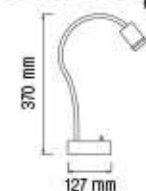

ALEYNA

RED

WHITE

BLACK

- 220-240V / 50-60Hz
- 3W, 130 lm
- 3000K
- Average Life: 30.000 Hrs