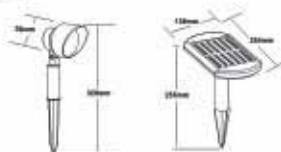

- 3 Ni-MH AA 100 mAh 1.2V
- 6400K
- 9x0.06W
- 9x1.5 lm
- Average Life: 100.000 Hrs

ON-OFF

**HOROZ ELECTRIC**

Inground & Recessed Type LED Lamp

RUBY 079 028 0002 **WHITE**

NEW

- 110-265V / 50-60Hz
- 2W, 100 lm
- 4000K
- With Microwave Sensor
- Average Life: 30.000 Hrs