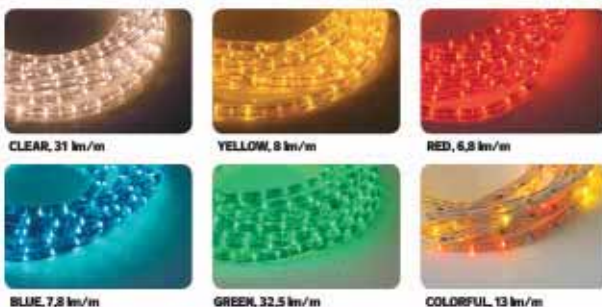

3 LEDs make a group and each group can be cut or extended in terms of the lenght of application

THREE CHIPS

LED Ropelight

LED ROPELIGHT

099 001 0001

2 LINE

100m ROLL

13 mm