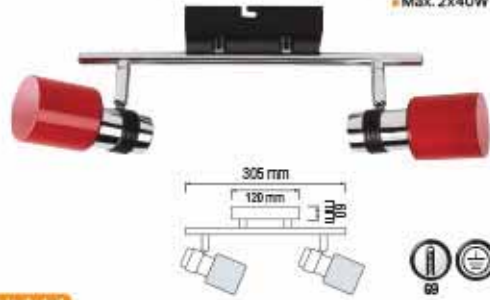

- 220-240V / 50-60Hz
- Max. 2x40W

Bulb included

**HORUZ ELECTRIC****Ceiling Lamp
LED Ceiling Lamp**

035 001 0004

HL 7153

MANYAS-4**CHROME**

- 220-240V / 50-60Hz
- Max. 3x40W

Bulb included