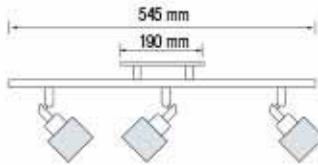

Bulb included

035 006 0003

HL 713

EFES-3

CHROME

- 220-240V / 50-60Hz
- Max. 3x40W