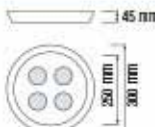

JASMIN

HL 637L

WHITE

SILVER

- 220-240V / 50-60Hz
- Average Life: 30.000 Hrs
- 4x8W, 2.400 lm
- 6400K