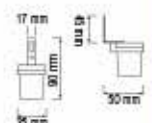

- Operation Voltage: 220-240V / 50-60Hz
- Ambient Light: +50Lux
- Load Power: 1000W (6A)