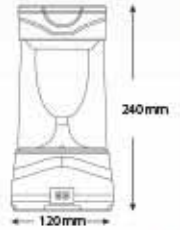

- 220-240V / 50-60Hz
- 10W, 360 lm
- 4V 1600mAh Rechargeable Sealed-Acid Battery
- Duration: 1 hour/strong light
  25 hours/weak light
- Average Life: 30.000 Hrs

NEW