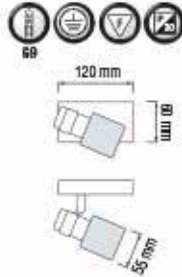

HORUZ ELECTRIC

Ceiling Lamp / LED Ceiling Lamp

035 001 0002

HL 7151

MANYAS-2

CHROME

- 220-240V / 50-60Hz
- Max. 40W