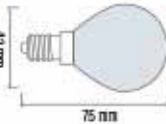

GLOBE BULB

40W, 240 lm

60W, 400 lm

SOFT

- 220-240V / 50-60Hz
- Average Life: 1000 Hrs

42 mm

75 mm

GLOBE SOFT-60

006 010 0060 60W

HL 430