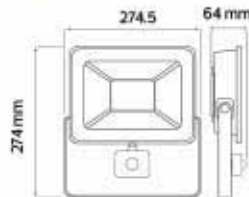

PUMA/S-100

BLACK

- 220-240V / 50-60Hz
- Average Life: 20.000 Hrs
- 100W, 5000 lm
- 6400K

WITH PIR SENSOR