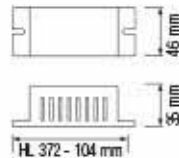

ELECTRONIC TRANSFORMER

220-240V / 50-60Hz