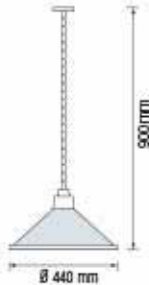

ATLAS-50

063 001 0050

HL 515L

- 220-240V / 50-60Hz
- Aluminium Body
- Average Life: 30.000 Hrs
- 50W, 2990 lm
- 6400K

HIGH BAY LAMP / LED HIGH BAY LAMP

ATLAS-70

063 001 0070

HL 516L

- 220-240V / 50-60Hz
- Aluminium Body
- Average Life: 30.000 Hrs
- 70W, 4540 lm
- 6400K