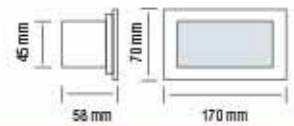

SEDEF

- 220-240V / 50-60Hz
- Aluminium + Stainless Steel, PCB Board
- 1.6W, 90 lm
- Average Life: 50.000 Hrs