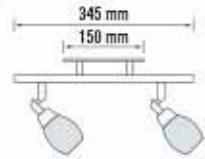

KEMER-1

CHROME

- 220-240V / 50-60Hz
- Max. 40W
- Max. 9W ESL

Bulb included

035 005 0002
HL 716

KEMER-2

CHROME

- 220-240V / 50-60Hz
- Max. 2x40W
- Max. 2x9W ESL