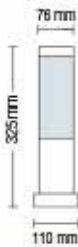

DEFNE-3

075 004 0003

HL 233

- 220-240V / 50-60Hz
- Stainless Steel Body
- Diffuser: PC
- Max 60W