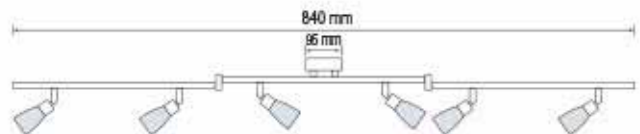

Bulb Included

035 007 0006
HL 748

RİVA-6

MAT CHROME

• 220-240V / 50-60Hz
• Max. 6x40W