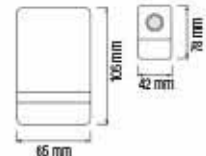

086 001 0004

HL 455

ALBA

Specification

- 4.5V
- Work Voltage of the Emitter: 12V
- Work Frequency: 315 Mhz
- Remote Control: 120m (in open air)
- Sound Type: 38 Songs Optional