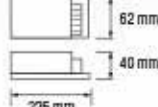

VEGA-10

082 001 0010

HL 544

SLIM CASE

- AC 220-240V / 50-60Hz
- Output Voltage: DC 12V
- Output Power: 10W
- Output Current: 0.8A
- For 2m 35x28 SMD LED Strip
- For 1m 50x50 SMD LED Strip

VEGA-36

082 001 0036

HL 545

SLIM CASE

- AC 220-240V / 50-60Hz
- Output Voltage: DC 12V
- Output Power: 36W
- Output Current: 3A
- For 5m 35x28 SMD LED Strip
- For 1.5m 50x50 SMD LED Strip

VEGA-60

082 001 0060

HL 546

SLIM CASE

- AC 220-240V / 50-60Hz
- Output Voltage: DC 12V
- Output Power: 60W
- Output Current: 5A
- For 10m 35x28 SMD LED Strip
- For 4m 50x50 SMD LED Strip

VEGA-100

NEW

082 001 0100

SLIM CASE

- AC 220-240V / 50-60Hz
- Output Voltage: DC 12V
- Output Power: 100W
- Output Current: 8.5A
- For 20m 35x28 SMD LED Strip
- For 6.5m 50x50 SMD LED Strip

VEGA-150

082 001 0150

HL 548

SLIM CASE

- AC 220-240V / 50-60Hz
- Output Voltage: DC 12V
- Output Power: 150W
- Output Current: 12A
- For 30m 35x28 SMD LED Strip
- For 10m 50x50 SMD LED Strip

VEGA-200

082 001 0200

HL 549

SLIM CASE

- AC 220-240V / 50-60Hz
- Output Voltage: DC 12V
- Output Power: 200W
- Output Current: 17A
- For 40m 35x28 SMD LED Strip
- For 13m 50x50 SMD LED Strip

VEGA-250

NEW

082 001 0250

SLIM CASE

- AC 220-240V / 50-60Hz
- Output Voltage: DC 12V
- Output Power: 250W
- Output Current: 20.8A
- For 50m 35x28 SMD LED Strip
- For 17m 50x50 SMD LED Strip

VEGA-360

NEW

082 001 0360

SLIM CASE

- AC 220-240V / 50-60Hz
- Output Voltage: DC 12V
- Output Power: 360W
- Output Current: 30A
- For 70m 35x28 SMD LED Strip
- For 24m 50x50 SMD LED Strip

LED STRIP / LED DRIVER / WATERPROOF LED DRIVER / RGB CONTROLLER / LED ROPELIGHT / RGB AMPLIFIER