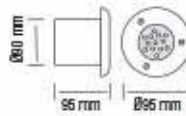

079 001 0003

HL 957L

ZÜMRÜT

WHITE

MAT CHROME

- 220-240V / 50-60Hz
- 1x3W, 86 lm
- 4000K
- Average Life: 30.000 Hrs

079 002 0003

HL 958L

YAKUT

WHITE

MAT CHROME

- 220-240V / 50-60Hz
- 1x3W, 86 lm
- 4000K
- Average Life: 30.000 Hrs

079 004 0002

HL 941L

İNCI

- 220-240V / 50-60Hz
- 1.2W, 75 lm
- Average Life: 50.000 Hrs

INGROUND & RECESSED TYPE LED LAMP

079 003 0002

HL 940L

SAFİR

- 220-240V / 50-60Hz
- 1.2W, 75 lm
- Average Life: 50.000 Hrs

079 005 0002

HL 945L

ELMAS

WHITE

- 220-240V / 50-60Hz
- 1.8W, 98 lm
- Average Life: 50.000 Hrs