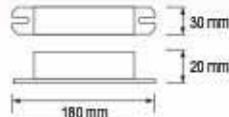

083 001 0018

VESTA-18

WATERPROOF

NEW

- AC 220-240V / 50-60Hz
- Output Voltage: DC 12V
- Output Power: 18W
- Output Current: 1.5 A
- For Max. 3.5m 35x28 SMD Led Strip
- For Max. 1.2m 50x50 SMD Led Strip

083 001 0025

HL 553

VESTA-25

WATERPROOF

- AC 220-240V / 50-60Hz
- Output Voltage: DC 12V
- Output Power: 25W
- Output Current: 2A
- For Max. 5m 35x28 SMD Led Strip
- For Max. 1.7m 50x50 SMD Led Strip

083 001 0045

VESTA-45

WATERPROOF

NEW

- AC 220-240V / 50-60Hz
- Output Voltage: DC 12V
- Output Power: 45W
- Output Current: 3.75 A
- For Max. 8m 35x28 SMD Led Strip
- For Max. 2.5m 50x50 SMD Led Strip

083 001 0060

HL 555

VESTA-60

WATERPROOF

- AC 220-240V / 50-60Hz
- Output Voltage: DC 12V
- Output Power: 60W
- Output Current: 5A
- For Max. 12m 35x28 SMD Led Strip
- For Max. 4m 50x50 SMD Led Strip

083 001 0100

VESTA-100

WATERPROOF

NEW

- AC 220-240V / 50-60Hz
- Output Voltage: DC 12V
- Output Power: 100W
- Output Current: 8.5 A
- For Max. 20m 35x28 SMD Led Strip
- For Max. 6.5m 50x50 SMD Led Strip

083 001 0150

VESTA-150

WATERPROOF

NEW

- AC 220-240V / 50-60Hz
- Output Voltage: DC 12V
- Output Power: 150W
- Output Current: 12.5A
- For Max. 30 m 35x28 SMD Led Strip
- For Max. 10 m 50x50 SMD Led Strip

083 001 0200

VESTA-200

WATERPROOF

- AC 220-240V / 50-60Hz
- Output Voltage: DC 12V
- Output Power: 200W
- Output Current: 17A
- For Max. 40m 35x28 SMD Led Strip
- For Max. 13m 50x50 SMD Led Strip