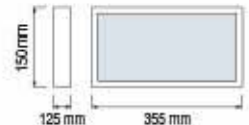

EMERGENCY

EXIT & SAFETY

LED LAMP

- 220-240V / 50-60Hz
- 100 lm
- 1.2V 350mAh Rechargeable Ni-Cd Battery
- Average Life: 20.000 Hrs
- Duration Time: 120 minutes