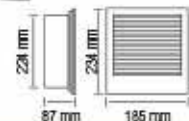

PIRLANTA

- 220-240V / 50-60Hz
- 2.7W, 160 lm
- Average Life: 50.000 Hrs