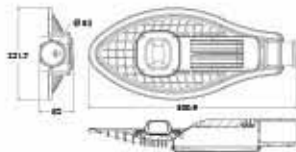

074 004 0030

BROADWAY-30

DARK GREY

- 100-240V / 50-60Hz
- 4200K
- 1x30W
- 3150 lm
- Average Life: 50.000 Hrs