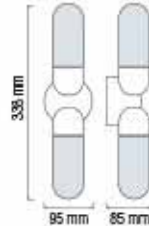

HOROZ ELECTRIC

Bathroom Lamp / Picture & Mirror Lamp /
LED Picture & Mirror Lamp / LED Reading Lamp

AQUA-1

037 001 0001

HL 881

CHROME

- 220-240V / 50-60Hz
- Max. 40W

VODA-1

037 002 0001

HL 891

CHROME

- 220-240V / 50-60Hz
- Max. 40W

HOROZ ELECTRIC

Bathroom Lamp
Picture & Mirror Lamp
LED Picture & Mirror Lamp
LED Reading Lamp

AQUA-2

037 001 0002

HL 882

CHROME

- 220-240V / 50-60Hz
- Max. 2x40W

VODA-2

037 002 0002

HL 892

CHROME

- 220-240V / 50-60Hz
- Max. 2x40W

AQUA-3

037 001 0003

HL 883

CHROME

- 220-240V / 50-60Hz
- Max. 3x40W

VODA-3

037 002 0003

HL 893

CHROME

- 220-240V / 50-60Hz
- Max. 3x40W

BATHROOM LAMP / PICTURE & MIRROR LAMP / LED PICTURE & MIRROR LAMP / LED READING LAMP