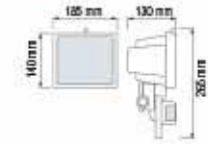

WHITE

BLACK

- 220-240V / 50-60Hz
- Max. 500W

Bulb Included

067 002 0150

HL 120A