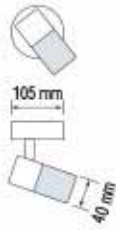

035 008 0001
HL 780

DALYAN-1

MAT CHROME

- 220-240V / 50-60Hz
- Max. 40W