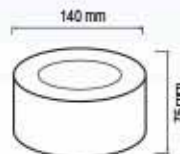

WHITE

BLACK

- 220-240V / 50-60Hz
- Average Life: 30.000 Hrs
- 10W, 700 lm
- 4200K