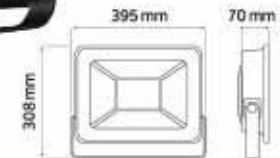

PUMA-200

BLACK

- 220-240V / 50-60Hz
- Average Life: 20.000 Hrs
- 2x100W, 10000 lm
- 6400K / 2700K