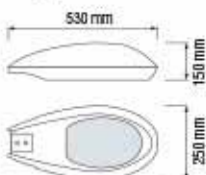

HOROZ ELECTRIC

Street Light / LED Street Light

073 001 0125
HL 191

VATAN-125

DARK GREY

- 220-240V / 50-60Hz
- Max. 125W