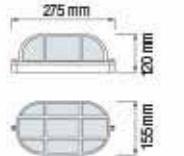

KAÇKAR

WHITE

BLACK

• 220-240V / 50-60Hz
• Max. 100W