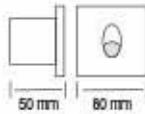

079 001 0003

HL 957L

ZÜMRÜT

WHITE

MAT CHROME

- 220-240V / 50-60Hz
- 1x3W, 86 lm
- 4000K
- Average Life: 30.000 Hrs