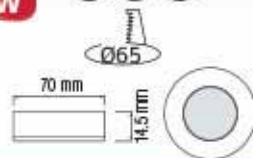

WHITE

- AC 220-220V / 50-60Hz
- 3W, 210 lm
- 4200K
- Average Life: 20.000 Hrs
- Recessed+Surface Mounting Available

NEW