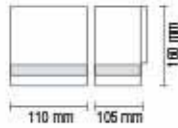

075 009 0003
HL 239

MANGO-3

- 220-240V / 50-60Hz
- Stainless Steel Body+PC
- Max 15W ESL

GARDEN LAMP / LED GARDEN LAMP

075 010 0001
HL 246

GARDENYA-1

- 220-240V / 50-60Hz
- Stainless Steel Body+PC
- Max 35W