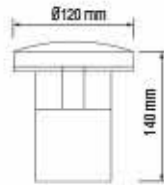

076 002 0002
HL 211L