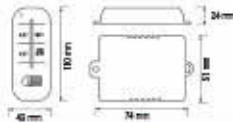

Specification

- Working voltage: AC 180-240V 50Hz
- Operation Range: 30m-60m in 360 degree (in open area)
- Tungsten filament lamp<1000W Energy saving lamp/LED<300W Energy saving lamp/LED<6 PCS
- Working voltage: 12V(A23 alkaline battery)