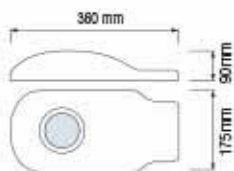

074 001 0030
HL 193L

ARBAT

SILVER

- 220-240V / 50-60Hz
- 6400K
- 1x30W
- 1837 lm
- Average Life: 30.000 Hrs