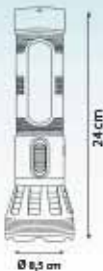

HOROZ ELECTRIC

Rechargeable LED Solar Camping Light /
Emergency LED Lantern / LED Headlight

HOROZ ELECTRIC

Rechargeable
LED Solar Camping Light /
Emergency LED Lantern /
LED Headlight

084 022 0010

ROMARIO

RECHARGEABLE

SOLAR

- 220-240V / 50-60Hz
- 10W, 360 lm
- 4V 1600mAh Rechargeable Sealed-Acid Battery
- Duration: 1 hour/strong light
  25 hours/weak light
- Average Life: 30.000 Hrs

NEW

084 024 0001

BEST-1

RECHARGEABLE

LED TORCH

- 220-240V / 50-60Hz
- 1W, 70 lm
- 4V 0.4Ah Rechargeable Sealed-Acid Battery
- Duration: 1 hour/strong light
  4 hours/weak light
- Average Life: 30.000 Hrs

NEW

084 024 0003

BEST-3

RECHARGEABLE

LED TORCH

- 220-240V / 50-60Hz
- 3W, 120 lm
- 4V 0.9Ah Rechargeable Sealed-Acid Battery
- Duration: 1 hour/strong light
  4 hours/weak light
- Average Life: 30.000 Hrs

NEW

084 024 0005

BEST-5

RECHARGEABLE

LED TORCH

- 220-240V / 50-60Hz
- 5W, 210 lm
- 4V 1.6mAh Rechargeable Sealed-Acid Battery
- Duration: 1 hour/strong light
  4 hours/weak light
- Average Life: 30.000 Hrs

NEW

RECHARGEABLE LED SOLAR CAMPING LIGHT / EMERGENCY LED LANTERN / LED HEADLIGHT