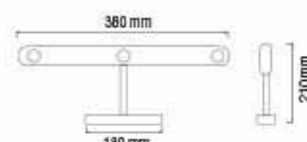

CHROME

18 LED

- 85-265V / 50-60Hz
- 9W, 540 lm
- 4200K
- Average Life: 30.000 Hrs

ON-OFF