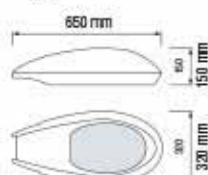

073 001 0250
HL 192

VATAN-250

DARK GREY

- 220-240V / 50-60Hz
- Max. 250W

HOROZ ELECTRIC