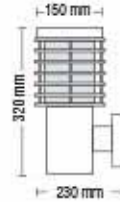

- 220-240V / 50-60Hz
- Stainless Steel and Galvanized Steel Body
- Diffuser: PC
- Max 100W
- Max 20W ESL

075 001 0004
HL 298

PALMIYE-4

BLACK

- 220-240V / 50-60Hz
- Stainless Steel and Galvanized Steel Body
- Diffuser: PC
- Max 100W
- Max 20W ESL