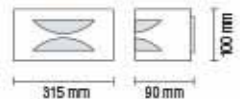

- 220-240V / 50-60Hz
- Stainless Steel Body+PC
- Max 15W ESL