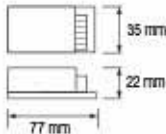

VEGA-10

082 001 0010

HL 544

SLIM CASE

- AC 220-240V / 50-60Hz
- Output Voltage: DC 12V
- Output Power: 10W
- Output Current: 0.8A
- For 2m 35x28 SMD LED Strip
- For 1m 50x50 SMD LED Strip

VEGA-36

082 001 0036

HL 545

SLIM CASE

- AC 220-240V / 50-60Hz
- Output Voltage: DC 12V
- Output Power: 36W
- Output Current: 3A
- For 5m 35x28 SMD LED Strip
- For 1.5m 50x50 SMD LED Strip

VEGA-60

082 001 0060

HL 546

SLIM CASE

- AC 220-240V / 50-60Hz
- Output Voltage: DC 12V
- Output Power: 60W
- Output Current: 5A
- For 10m 35x28 SMD LED Strip
- For 4m 50x50 SMD LED Strip

VEGA-100

NEW

082 001 0100

SLIM CASE

- AC 220-240V / 50-60Hz
- Output Voltage: DC 12V
- Output Power: 100W
- Output Current: 8.5A
- For 20m 35x28 SMD LED Strip
- For 6.5m 50x50 SMD LED Strip

VEGA-150

082 001 0150

HL 548

SLIM CASE

- AC 220-240V / 50-60Hz
- Output Voltage: DC 12V
- Output Power: 150W
- Output Current: 12A
- For 30m 35x28 SMD LED Strip
- For 10m 50x50 SMD LED Strip

VEGA-200

082 001 0200

HL 549

SLIM CASE

- AC 220-240V / 50-60Hz
- Output Voltage: DC 12V
- Output Power: 200W
- Output Current: 17A
- For 40m 35x28 SMD LED Strip
- For 13m 50x50 SMD LED Strip

VEGA-250

NEW

082 001 0250

SLIM CASE

- AC 220-240V / 50-60Hz
- Output Voltage: DC 12V
- Output Power: 250W
- Output Current: 20.8A
- For 50m 35x28 SMD LED Strip
- For 17m 50x50 SMD LED Strip

VEGA-360

NEW

082 001 0360

SLIM CASE

- AC 220-240V / 50-60Hz
- Output Voltage: DC 12V
- Output Power: 360W
- Output Current: 30A
- For 70m 35x28 SMD LED Strip
- For 24m 50x50 SMD LED Strip

LED STRIP / LED DRIVER / WATERPROOF LED DRIVER / RGB CONTROLLER / LED ROPELIGHT / RGB AMPLIFIER