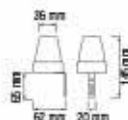

- Operation Voltage: 220-240V / 50-60Hz
- Ambient Light: +50Lux
- Load Power: 1200W (10A)