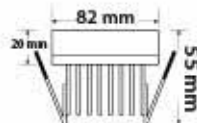

VALERIA-7

016 040 0007

WHITE

- 85-265V / 50-60Hz
- Average Life: 30.000 Hrs
- 7W, 560 lm
- 4200K