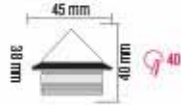

MAT CHROME

- 1W, 70 lm
- AC 220-240V / 50-60Hz
- 4200K
- Average Life: 30.000 Hrs