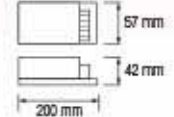

VEGA-10

082 001 0010

HL 544

SLIM CASE

- AC 220-240V / 50-60Hz
- Output Voltage: DC 12V
- Output Power: 10W
- Output Current: 0.8A
- For 2m 35x28 SMD LED Strip
- For 1m 50x50 SMD LED Strip

VEGA-36

082 001 0036

HL 545

SLIM CASE

- AC 220-240V / 50-60Hz
- Output Voltage: DC 12V
- Output Power: 36W
- Output Current: 3A
- For 5m 35x28 SMD LED Strip
- For 1.5m 50x50 SMD LED Strip

VEGA-60

082 001 0060

HL 546

SLIM CASE

- AC 220-240V / 50-60Hz
- Output Voltage: DC 12V
- Output Power: 60W
- Output Current: 5A
- For 10m 35x28 SMD LED Strip
- For 4m 50x50 SMD LED Strip

VEGA-100

NEW

082 001 0100

SLIM CASE

- AC 220-240V / 50-60Hz
- Output Voltage: DC 12V
- Output Power: 100W
- Output Current: 8.5A
- For 20m 35x28 SMD LED Strip
- For 6.5m 50x50 SMD LED Strip

VEGA-150

082 001 0150

HL 548

SLIM CASE

- AC 220-240V / 50-60Hz
- Output Voltage: DC 12V
- Output Power: 150W
- Output Current: 12A
- For 30m 35x28 SMD LED Strip
- For 10m 50x50 SMD LED Strip

VEGA-200

082 001 0200

HL 549

SLIM CASE

- AC 220-240V / 50-60Hz
- Output Voltage: DC 12V
- Output Power: 200W
- Output Current: 17A
- For 40m 35x28 SMD LED Strip
- For 13m 50x50 SMD LED Strip

VEGA-250

NEW

082 001 0250

SLIM CASE

- AC 220-240V / 50-60Hz
- Output Voltage: DC 12V
- Output Power: 250W
- Output Current: 20.8A
- For 50m 35x28 SMD LED Strip
- For 17m 50x50 SMD LED Strip

VEGA-360

NEW

082 001 0360

SLIM CASE

- AC 220-240V / 50-60Hz
- Output Voltage: DC 12V
- Output Power: 360W
- Output Current: 30A
- For 70m 35x28 SMD LED Strip
- For 24m 50x50 SMD LED Strip

LED STRIP / LED DRIVER / WATERPROOF LED DRIVER / RGB CONTROLLER / LED ROPELIGHT / RGB AMPLIFIER