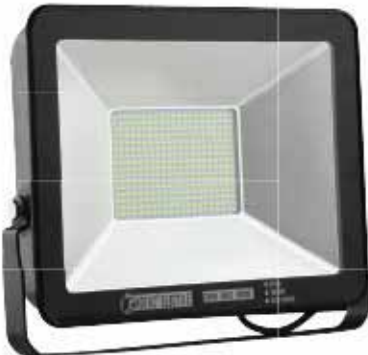

PUMA-100

BLACK

- 220-240V / 50-60Hz
- Average Life: 20.000 Hrs
- 100W, 5000 lm
- 6400K / 2700K