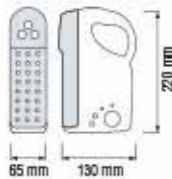

HAGI

HL 319LR

RECHARGEABLE

LANTERN

WITH RADIO

- 220-240V 50/60 Hz
- 24x1500 MCD 110° Bright LED Light
- 3x1500 MCD 110° Bright LED Torch
- 120 lm
- 6V 2.0Ah Rechargeable Sealed-Acid Battery
- Duration time For 24 LED: 12 hours For 3 LED: 24 hours For Radio: 8 hours
- Average Life: 30.000 Hrs