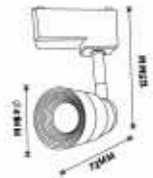

Z O O M A B L E

PORTO

018 013 0007

WHITE

BLACK

SILVER

NEW

- 100-240V / 50-60Hz
- Average Life: 40.000 Hrs
- 7W
- 525 lm
- 4200K