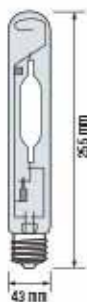

METAL HALIDE LAMP

- 250W
- 21000 lm
- 4000K
- 220-240V / 50-60Hz
- Average Life: 6.000 Hrs