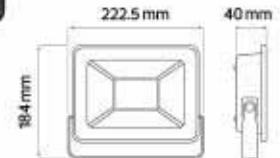

PUMA-50

BLACK

- 220-240V / 50-60Hz
- Average Life: 20.000 Hrs
- 50W, 2500 lm
- 6400K / 2700K / GREEN