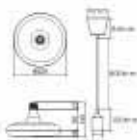

BLACK

WHITE

RED

GREEN

YELLOW

BLUE

- 220-240V / 50-60Hz
- Average Life: 25.000 Hrs
- 12W
- 850 lm
- 4000K