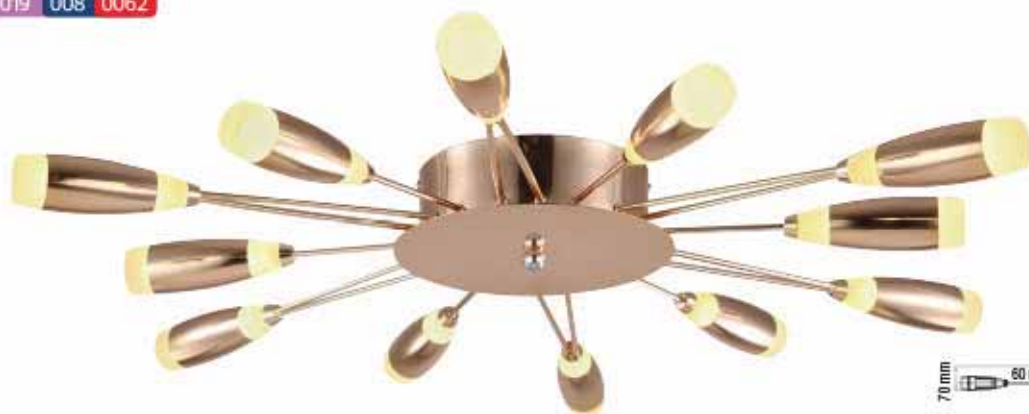

CHROME

COPPER

BROWN

- 220-240V / 50-60Hz
- Average Life: 50.000 Hrs
- 62W
- 2500 lm
- 4000K

HOROZ ELECTRIC Pendant Lamp

VOLTA

021 001 0001

NEW