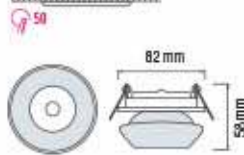

CLEAR BROWN BLUE

YELLOW PURPLE

- 220-240V / 50-60Hz
- Max. 20W