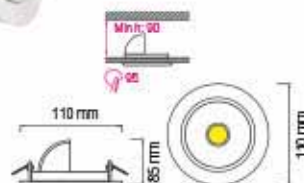

GALINA-8

WHITE

HL 692L

- 220-240V / 50-60Hz
- Average Life: 40.000 Hrs
- 8W, 444 lm
- 6500K