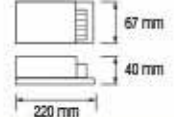

VEGA-10

082 001 0010

HL 544

SLIM CASE

- AC 220-240V / 50-60Hz
- Output Voltage: DC 12V
- Output Power: 10W
- Output Current: 0.8A
- For 2m 35x28 SMD LED Strip
- For 1m 50x50 SMD LED Strip

VEGA-36

082 001 0036

HL 545

SLIM CASE

- AC 220-240V / 50-60Hz
- Output Voltage: DC 12V
- Output Power: 36W
- Output Current: 3A
- For 5m 35x28 SMD LED Strip
- For 1.5m 50x50 SMD LED Strip

VEGA-60

082 001 0060

HL 546

SLIM CASE

- AC 220-240V / 50-60Hz
- Output Voltage: DC 12V
- Output Power: 60W
- Output Current: 5A
- For 10m 35x28 SMD LED Strip
- For 4m 50x50 SMD LED Strip

VEGA-100

NEW

082 001 0100

SLIM CASE

- AC 220-240V / 50-60Hz
- Output Voltage: DC 12V
- Output Power: 100W
- Output Current: 8.5A
- For 20m 35x28 SMD LED Strip
- For 6.5m 50x50 SMD LED Strip

VEGA-150

082 001 0150

HL 548

SLIM CASE

- AC 220-240V / 50-60Hz
- Output Voltage: DC 12V
- Output Power: 150W
- Output Current: 12A
- For 30m 35x28 SMD LED Strip
- For 10m 50x50 SMD LED Strip

VEGA-200

082 001 0200

HL 549

SLIM CASE

- AC 220-240V / 50-60Hz
- Output Voltage: DC 12V
- Output Power: 200W
- Output Current: 17A
- For 40m 35x28 SMD LED Strip
- For 13m 50x50 SMD LED Strip

VEGA-250

NEW

082 001 0250

SLIM CASE

- AC 220-240V / 50-60Hz
- Output Voltage: DC 12V
- Output Power: 250W
- Output Current: 20.8A
- For 50m 35x28 SMD LED Strip
- For 17m 50x50 SMD LED Strip

VEGA-360

NEW

082 001 0360

SLIM CASE

- AC 220-240V / 50-60Hz
- Output Voltage: DC 12V
- Output Power: 360W
- Output Current: 30A
- For 70m 35x28 SMD LED Strip
- For 24m 50x50 SMD LED Strip

LED STRIP / LED DRIVER / WATERPROOF LED DRIVER / RGB CONTROLLER / LED ROPELIGHT / RGB AMPLIFIER