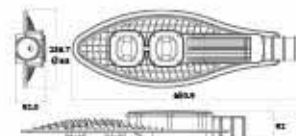

BROADWAY-100

DARK GREY

- 100-265V / 50-60Hz
- 4200K
- 2x50W
- 10500 lm
- Average Life: 50.000 Hrs