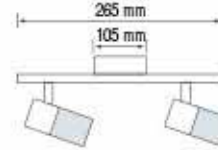

DALYAN-2

MAT CHROME

- 220-240V / 50-60Hz
- Max. 2x40W