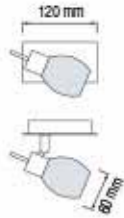

035 002 0002
HL 7171

BERGAMA-2

CHROME

- 220-240V / 50-60Hz
- 9W ESL
- Max. 40W