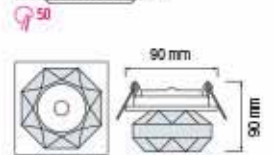

CLEAR BROWN BLUE

YELLOW PURPLE

- 220-240V / 50-60Hz
- Max. 20W