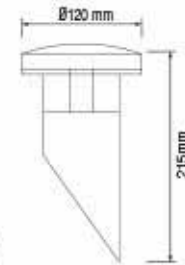

076 002 0003
HL 212L