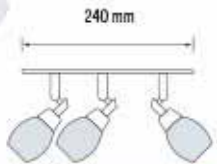

KEMER-5

CHROME

- 220-240V / 50-60Hz
- Max. 3x40W
- Max. 3x9W ESL