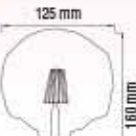

RUSTIC CRYSTAL - 6

001 036 0006

- 220-240V / 50-60Hz
- Average Life: 20.000 Hrs
- 540 lm
- 2200K

NEW