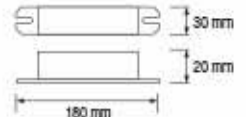

083 001 0018

VESTA-18

WATERPROOF

NEW

- AC 220-240V / 50-60Hz
- Output Voltage: DC 12V
- Output Power: 18W
- Output Current: 1.5 A
- For Max. 3.5m 35x28 SMD Led Strip
- For Max. 1.2m 50x50 SMD Led Strip

083 001 0025

HL 553

VESTA-25

WATERPROOF

- AC 220-240V / 50-60Hz
- Output Voltage: DC 12V
- Output Power: 25W
- Output Current: 2A
- For Max. 5m 35x28 SMD Led Strip
- For Max. 1.7m 50x50 SMD Led Strip

083 001 0045

VESTA-45

WATERPROOF

NEW

- AC 220-240V / 50-60Hz
- Output Voltage: DC 12V
- Output Power: 45W
- Output Current: 3.75 A
- For Max. 8m 35x28 SMD Led Strip
- For Max. 2.5m 50x50 SMD Led Strip

083 001 0060

HL 555

VESTA-60

WATERPROOF

- AC 220-240V / 50-60Hz
- Output Voltage: DC 12V
- Output Power: 60W
- Output Current: 5A
- For Max. 12m 35x28 SMD Led Strip
- For Max. 4m 50x50 SMD Led Strip

083 001 0100

VESTA-100

WATERPROOF

NEW

- AC 220-240V / 50-60Hz
- Output Voltage: DC 12V
- Output Power: 100W
- Output Current: 8.5 A
- For Max. 20m 35x28 SMD Led Strip
- For Max. 6.5m 50x50 SMD Led Strip

083 001 0150

VESTA-150

WATERPROOF

NEW

- AC 220-240V / 50-60Hz
- Output Voltage: DC 12V
- Output Power: 150W
- Output Current: 12.5A
- For Max. 30 m 35x28 SMD Led Strip
- For Max. 10 m 50x50 SMD Led Strip

083 001 0200

VESTA-200

WATERPROOF

- AC 220-240V / 50-60Hz
- Output Voltage: DC 12V
- Output Power: 200W
- Output Current: 17A
- For Max. 40m 35x28 SMD Led Strip
- For Max. 13m 50x50 SMD Led Strip