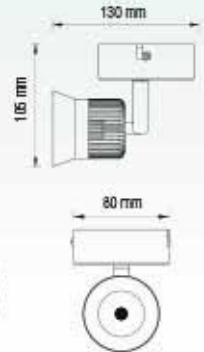

LED Spotlight

BEYRUT

017 001 0005

NEW

WHITE

BLACK

- 220-240V / 50-60Hz
- Average Life: 40.000 Hrs
- 5W
- 320 lm
- 4200K