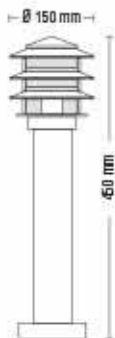

- 220-240V / 50-60Hz
- Stainless Steel and Galvanized Steel Body
- Diffuser: PC
- Max 60W