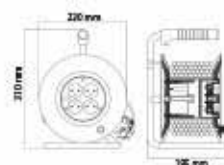

104 006 0025

CABLE REEL

REEL-25

25 meters

- Operation Voltage: 250V~/50-60Hz
- Max. 3500W
- Max. 16A
- 3x1.5 mm²
- 4 Sockets
- 25 Meters
- Overload Protection