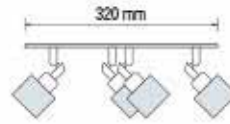

- 220-240V / 50-60Hz
- Max. 3x40W

Bulb included

035 006 0004

HL 714

EFES-4

CHROME

- 220-240V / 50-60Hz
- Max. 4x40W

Bulb included