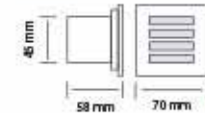

079 019 0001
HL 952L

BRONZ

- 220-240V / 50-60Hz
- Aluminium + Stainless Steel, PCB Board
- 0.9W, 57 lm
- Average Life: 50.000 Hrs