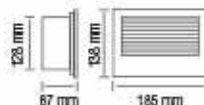

OPAL

- 220-240V / 50-60Hz
- 2.7W, 160 lm
- Average Life: 50.000 Hrs