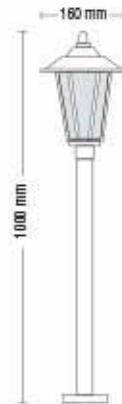

ERGUVAN-4

BLACK

- 220-240V / 50-60Hz
- Aluminium Body
- Diffuser: Glass
- Max 60W