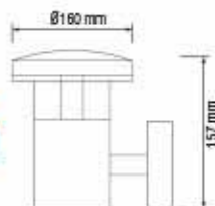

076 002 0004
HL 213L