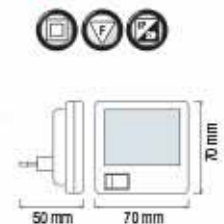

085 001 0006
HL 981L

SIMPSON

WHITE

(LANDSCAPE)

- 220-240V / 50-60Hz
- Each Led 2,3 lm
- Average Life: 20.000 Hrs