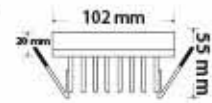

VALERIA-9

016 040 0009

WHITE

- 85-265V / 50-60Hz
- Average Life: 30.000 Hrs
- 9W, 720 lm
- 4200K