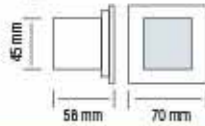

079 018 0001
HL 951L

GÜMÜŞ

- 220-240V / 50-60Hz
- Aluminium + Stainless Steel, PCB Board
- 0.9W, 57 lm
- Average Life: 50.000 Hrs