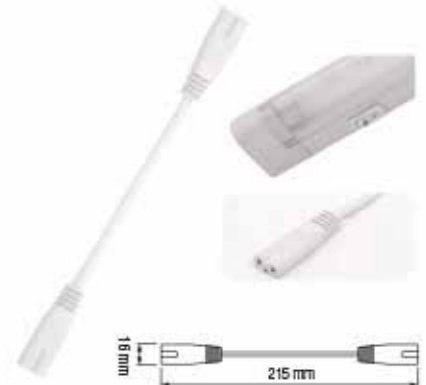

CONNECTOR

MODEL: 053-001-Series