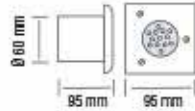

079 004 0002

HL 941L

İNCI

- 220-240V / 50-60Hz
- 1.2W, 75 lm
- Average Life: 50.000 Hrs

INGROUND & RECESSED TYPE LED LAMP

079 003 0002

HL 940L

SAFİR

- 220-240V / 50-60Hz
- 1.2W, 75 lm
- Average Life: 50.000 Hrs