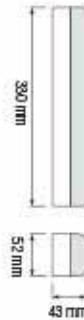

ZICO-4

084 012 0004

HL 313L

RECHARGEABLE

LED LANTERN

- 220-240V / 50-60Hz
- 30x1500 MCD 110° Bright LED Light
- 150 lm
- 1x4V 1.6Ah Rechargeable Sealed-Acid Battery
- Duration Time: Step 1: 10 Hours Step 2: 2 Hours
- Average Life: 30.000 Hrs