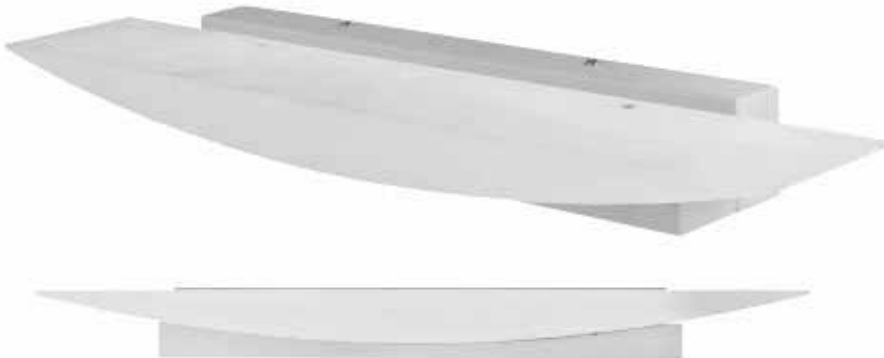

WALL LIGHT / LED WALL LIGHT