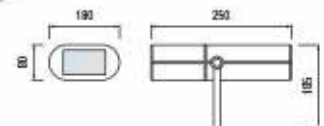

WHITE

- 220-240V / 50-60Hz
- Max. 150W
- With Ballast

HD not