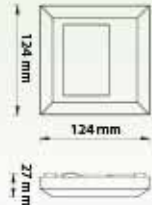

İĞDE

076 014 0002

NEW

DARK GREY

- 100-240V / 50-60Hz
- 2W
- 4200K
- 65 lm
- Average Life: 30.000 Hrs