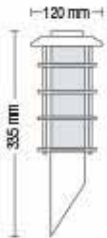

BROADWAY-200

DARK GREY

- 100-240V / 50-60Hz
- 4200K
- 4x50W
- 21000 lm
- Average Life: 50.000 Hrs

HOROZ ELECTRIC

Garden Lamp / LED Garden Lamp

075 002 0001
HL 200

LADİN-1

- 220-240V / 50-60Hz
- Stainless Steel and Galvanized Steel Body
- Diffuser: PC
- Max 60W
- Max 12W ESL