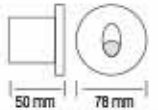

079 002 0003

HL 958L

YAKUT

WHITE

MAT CHROME

- 220-240V / 50-60Hz
- 1x3W, 86 lm
- 4000K
- Average Life: 30.000 Hrs