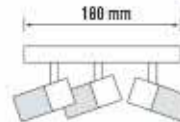

DALYAN-5

MAT CHROME

- 220-240V / 50-60Hz
- Max. 3x40W