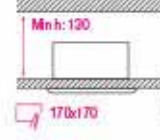

WHITE

- 220-240V / 50-60Hz
- Average Life: 40.000 Hrs
- 4x8W
- 4x371lm
- 2700K / 6400K