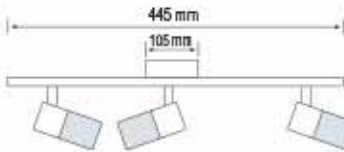

DALYAN-3

MAT CHROME

- 220-240V / 50-60Hz
- Max. 3x40W