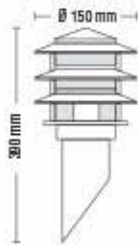

075 002 0004
HL 203

LADİN-4

- 220-240V / 50-60Hz
- Stainless Steel and Galvanized Steel Body
- Diffuser: PC
- Max 60W
- Max 12W ESL

HOROZ ELECTRIC

Garden Lamp LED Garden Lamp

KAYIN-1

075 003 0001

HL 205