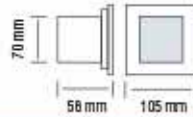

079 012 0002

HL 942L

MERCAN

- 220-240V / 50-60Hz
- Aluminium + Stainless Steel, PCB Board
- 1.6W, 90 lm
- Average Life: 50.000 Hrs