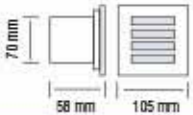

AKIK

- 220-240V / 50-60Hz
- Aluminium + Stainless Steel, PCB Board
- 1.6W, 90 lm
- Average Life: 50.000 Hrs