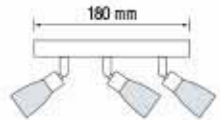

035 007 0001
HL 743

RİVA-1

MAT CHROME

• 220-240V / 50-60Hz
• Max. 40W

Bulb Included

035 007 0002
HL 744

RİVA-2

MAT CHROME

• 220-240V / 50-60Hz
• Max. 2x40W

Bulb Included

035 007 0003
HL 745

RİVA-3

MAT CHROME

• 220-240V / 50-60Hz
• Max. 3x40W

Bulb Included

035 007 0005
HL 747

RİVA-5

MAT CHROME

• 220-240V / 50-60Hz
• Max. 3x40W

Bulb Included

035 007 0004
HL 746

RİVA-4

MAT CHROME

• 220-240V / 50-60Hz
• Max. 4x40W

Bulb Included

035 007 0006
HL 748

RİVA-6

MAT CHROME

• 220-240V / 50-60Hz
• Max. 6x40W

Bulb Included

CEILING LAMP / LED CEILING LAMP