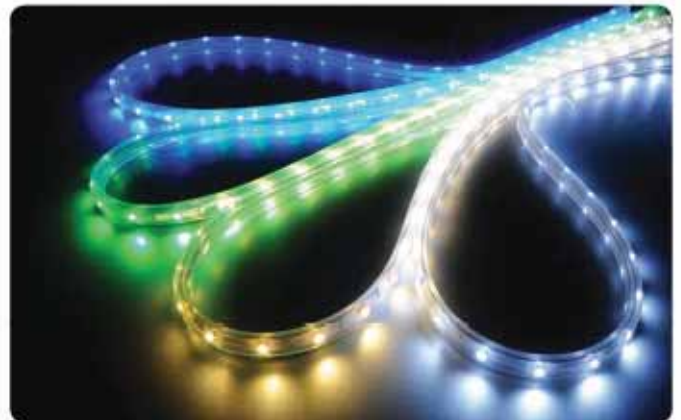

- AC 220-240V / 50-60Hz
- Output Voltage: DC 12V
- Output Power: 200W
- Output Current: 17A
- For Max. 40m 35x28 SMD Led Strip
- For Max. 13m 50x50 SMD Led Strip