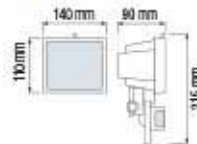

WHITE

BLACK

- 220-240V / 50-60Hz
- Max. 150W