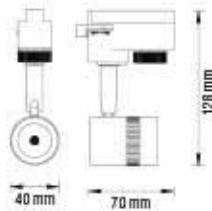

MILANO-5

018 008 0005

HL 835L

1.5 INCH

WHITE

BLACK

SILVER

- 220-240V / 50-60Hz
- Average Life: 40.000 Hrs
- 5W
- 334 lm
- 4200K