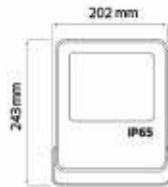

LEOPAR-50

BLACK

- 85-265V / 50-60Hz
- Average Life: 50.000 Hrs
- 50W, 4250 lm
- 2700K / 4200K / 6400K