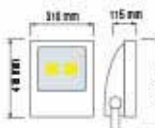

JAGUAR-100

BLACK

- 220-240V / 50-60Hz
- Average Life: 50.000 Hrs
- 2x50W, 5265 lm
- 6500K