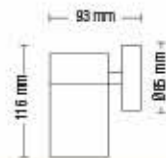

Bulb Included

075 010 0004
HL 249

GARDENYA-4

- 220-240V / 50-60Hz
- Stainless Steel Body+PC
- Max 2x35W

Bulb Included

075 008 0001
HL 265

MANOLYA-1

- 220-240V / 50-60Hz
- Stainless Steel Body
- Diffuser: Glass
- Max 35W