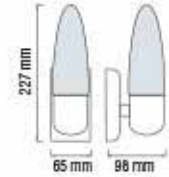

HOROZ ELECTRIC

Bathroom Lamp / Picture & Mirror Lamp /
LED Picture & Mirror Lamp / LED Reading Lamp

AQUA-1

037 001 0001

HL 881

CHROME

- 220-240V / 50-60Hz
- Max. 40W

VODA-1

037 002 0001

HL 891

CHROME

- 220-240V / 50-60Hz
- Max. 40W

HOROZ ELECTRIC

Bathroom Lamp
Picture & Mirror Lamp
LED Picture & Mirror Lamp
LED Reading Lamp

AQUA-2

037 001 0002

HL 882

CHROME

- 220-240V / 50-60Hz
- Max. 2x40W

VODA-2

037 002 0002

HL 892

CHROME

- 220-240V / 50-60Hz
- Max. 2x40W

AQUA-3

037 001 0003

HL 883

CHROME

- 220-240V / 50-60Hz
- Max. 3x40W

VODA-3

037 002 0003

HL 893

CHROME

- 220-240V / 50-60Hz
- Max. 3x40W

BATHROOM LAMP / PICTURE & MIRROR LAMP / LED PICTURE & MIRROR LAMP / LED READING LAMP