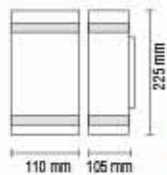

Bulb Included

075 010 0004
HL 249

GARDENYA-4

- 220-240V / 50-60Hz
- Stainless Steel Body+PC
- Max 2x35W

Bulb Included

075 008 0001
HL 265

MANOLYA-1

- 220-240V / 50-60Hz
- Stainless Steel Body
- Diffuser: Glass
- Max 35W