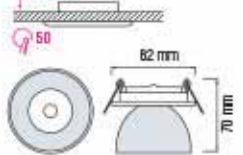

CLEAR BROWN BLUE

YELLOW PURPLE

- 220-240V / 50-60Hz
- Max. 20W