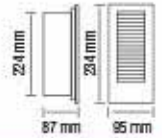

KORNET

- 220-240V / 50-60Hz
- 1.5W, 90 lm
- Average Life: 50.000 Hrs