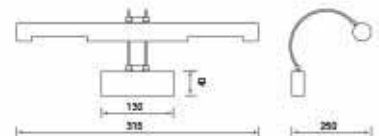

KUMRU

HL 652

CHROME

MAT CHROME

GOLDEN

TITANIUM BLACK

- Built in electronic transformer
- 220-240V / 50-60Hz 12V
- Max. 2x20W, 500 lm