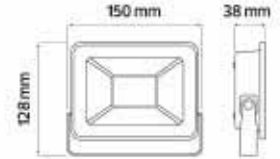

PUMA-20

BLACK

- 220-240V / 50-60Hz
- Average Life: 20.000 Hrs
- 20W, 1000 lm
- 6400K / 2700K / GREEN