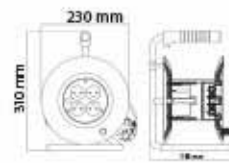

104 007 0025

CABLE REEL

EMPTY-25

WITHOUT CABLE/25 meters

- Operation Voltage: 250V~/50-60Hz
- Max. 3500W
- Max. 16A
- 3x1.5 mm²
- 4 Sockets
- 25 Meters
- Overload Protection