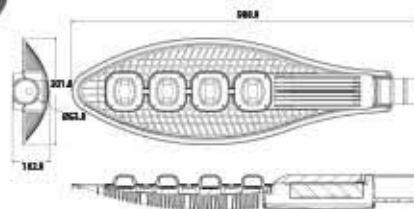

BROADWAY-200

DARK GREY

- 100-240V / 50-60Hz
- 4200K
- 4x50W
- 21000 lm
- Average Life: 50.000 Hrs

HOROZ ELECTRIC

Garden Lamp / LED Garden Lamp

075 002 0001
HL 200

LADİN-1

- 220-240V / 50-60Hz
- Stainless Steel and Galvanized Steel Body
- Diffuser: PC
- Max 60W
- Max 12W ESL