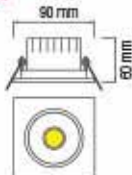

MAT CHROME

WHITE

- 3W 208 lm/230 lm
- AC 220-240V / 50-60Hz
- 2700K / 6500K
- Average Life: 40.000 Hrs