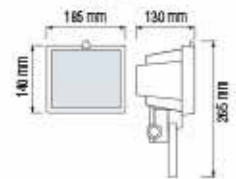

WHITE

BLACK

- 220-240V / 50-60Hz
- Max. 500W

Bulb Included