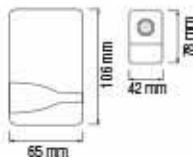

086 001 0006

HL 457

SOLO

Specification

- 4.5V
- Work Voltage of the Emitter: 12V
- Work Frequency: 315 Mhz
- Remote Control: 120m (in open air)
- Sound Type: 38 Songs Optional