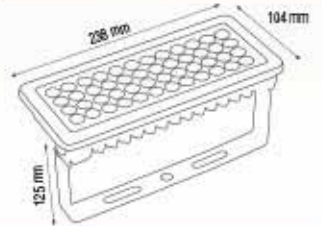

BLACK

- 220-240V / 50-60Hz
- Average Life: 50.000 Hrs
- 45W, 3600 lm
- 4200K