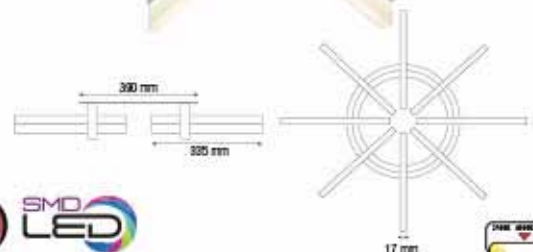

EXCLUSIVE-40

019 004 0040

HL 869L

WHITE

- 220-240V / 50-60Hz
- Average Life: 50.000 Hrs
- 40W
- 2800 lm
- 4000K