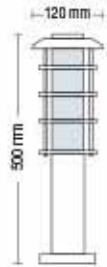

LADİN-3

075 002 0003
HL 202

- 220-240V / 50-60Hz
- Stainless Steel and Galvanized Steel Body
- Diffuser: PC
- Max 60W
- Max 12W ESL