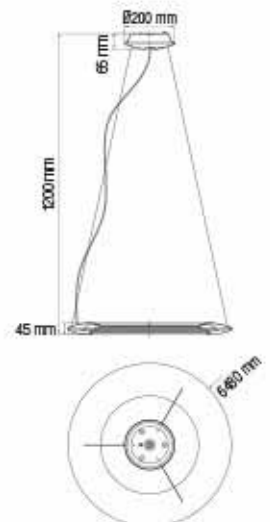

ROSE

CHROME

WHITE

- 220-240V / 50-60Hz
- Average Life: 50.000 Hrs
- 41W
- 1500 lm
- 4000K