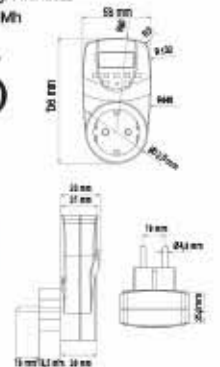

Digital Weekly Electronic Timer Plug

- Working voltage: AC 220-240V 50Hz
- Power: 3500W
- Current: 16A
- 20 On/Off Programs
- Minimum Setting: 1 minutes
- With Battery Ni-Mh
- Power Reserve
- Included Battery