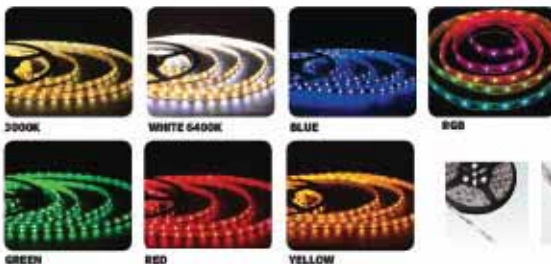

THAMES

HL 542L 081 003 0001

RGB 081 003 0002

THAMES/RGB

WATERPROOF

- Operation Voltage: 12V DC
- Input Current: 6A (1Roll/5m)
- Power: 72W (1Roll/5m)
- 4.320 lm, per 16ft reel
- Average Life: 30.000 Hrs
- Standart Length: 1m / 60 LED
- LED Type: 50x50 SMD
- LED View Angle: 120
- Package: 5 m / Roll
- PCB Color: White
- With 3M Self-adhesive backing for easy installation

3 LEDs make a group and each group can be cut or extended in terms of the lenght of application

THREE CHIPS

AMAZON

HL 542LN 081 005 0001

RGB 081 005 0002

AMAZON/RGB

NON WATERPROOF

- Operation Voltage: 12V DC
- 4320 lm per 16ft reel
- Average Life: 30.000Hrs
- Standart Length: 1m / 60 LED
- 5 m Roll
- 14.4W / m
- LED Type: 50x50 SMD LED
- Beam Angle: 120°

3 LEDs make a group and each group can be cut or extended in terms of the lenght of application

THREE CHIPS