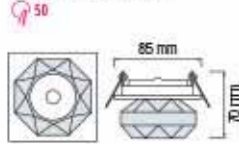

CLEAR BROWN BLUE

YELLOW PURPLE

- 220-240V / 50-60Hz
- Max. 20W