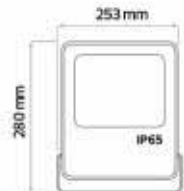

LEOPAR-100

BLACK

- 85-265V / 50-60Hz
- Average Life: 50.000 Hrs
- 100W, 8500 lm
- 2700K / 4200K / 6400K