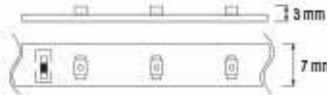

NiL

HL 541L 081 002 0001

SINGLE CHIP

NONWATERPROOF

- Operation Voltage: 12V DC
- Input Current: 2A (1Roll/5m)
- Power: 24W (1Roll/5m)
- 1.440 lm, per 16ft reel
- Average Life: 30.000 Hrs
- Standart Length: 1m / 60 LED
- LED Type: 35x28 SMD
- LED View Angle: 120
- Package: 5 m / Roll
- PCB Color: White
- With 3M Self-adhesive backing for easy installation

3 LEDs make a group and each group can be cut or extended in terms of the lenght of application