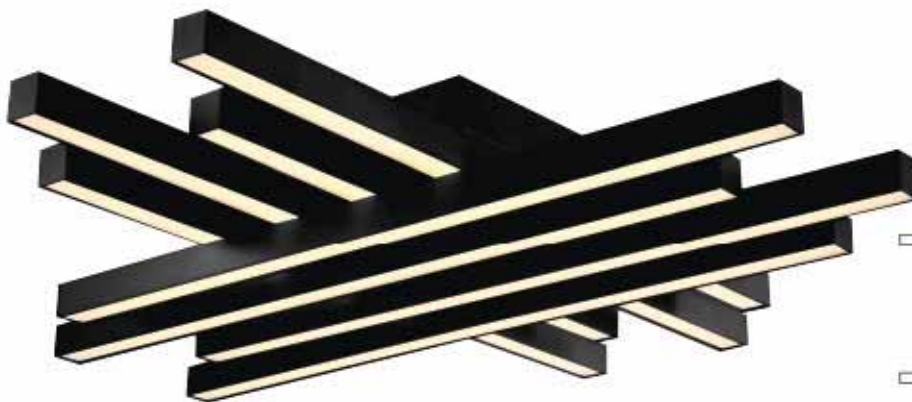

TREND-85

019 009 0085