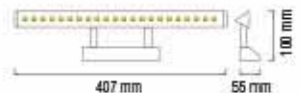

ALBATROS-4

HL 6651L

CHROME

21 LED

- 100-250V / 50-60Hz
- 4W, 360 lm
- 4200K
- Average Life: 30.000 Hrs

040 002 0006