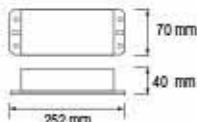

083 001 0018

VESTA-18

WATERPROOF

NEW

- AC 220-240V / 50-60Hz
- Output Voltage: DC 12V
- Output Power: 18W
- Output Current: 1.5 A
- For Max. 3.5m 35x28 SMD Led Strip
- For Max. 1.2m 50x50 SMD Led Strip

083 001 0025

HL 553

VESTA-25

WATERPROOF

- AC 220-240V / 50-60Hz
- Output Voltage: DC 12V
- Output Power: 25W
- Output Current: 2A
- For Max. 5m 35x28 SMD Led Strip
- For Max. 1.7m 50x50 SMD Led Strip

083 001 0045

VESTA-45

WATERPROOF

NEW

- AC 220-240V / 50-60Hz
- Output Voltage: DC 12V
- Output Power: 45W
- Output Current: 3.75 A
- For Max. 8m 35x28 SMD Led Strip
- For Max. 2.5m 50x50 SMD Led Strip

083 001 0060

HL 555

VESTA-60

WATERPROOF

- AC 220-240V / 50-60Hz
- Output Voltage: DC 12V
- Output Power: 60W
- Output Current: 5A
- For Max. 12m 35x28 SMD Led Strip
- For Max. 4m 50x50 SMD Led Strip

083 001 0100

VESTA-100

WATERPROOF

NEW

- AC 220-240V / 50-60Hz
- Output Voltage: DC 12V
- Output Power: 100W
- Output Current: 8.5 A
- For Max. 20m 35x28 SMD Led Strip
- For Max. 6.5m 50x50 SMD Led Strip

083 001 0150

VESTA-150

WATERPROOF

NEW

- AC 220-240V / 50-60Hz
- Output Voltage: DC 12V
- Output Power: 150W
- Output Current: 12.5A
- For Max. 30 m 35x28 SMD Led Strip
- For Max. 10 m 50x50 SMD Led Strip

083 001 0200

VESTA-200

WATERPROOF

- AC 220-240V / 50-60Hz
- Output Voltage: DC 12V
- Output Power: 200W
- Output Current: 17A
- For Max. 40m 35x28 SMD Led Strip
- For Max. 13m 50x50 SMD Led Strip