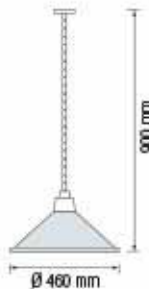

ATLAS-50

063 001 0050

HL 515L

- 220-240V / 50-60Hz
- Aluminium Body
- Average Life: 30.000 Hrs
- 50W, 2990 lm
- 6400K

HIGH BAY LAMP / LED HIGH BAY LAMP

ATLAS-70

063 001 0070

HL 516L

- 220-240V / 50-60Hz
- Aluminium Body
- Average Life: 30.000 Hrs
- 70W, 4540 lm
- 6400K

ATLAS-100

063 001 0100

HL 517L

- 220-240V / 50-60Hz
- Aluminium Body
- Average Life: 30.000 Hrs
- 90W, 5880 lm
- 6400K