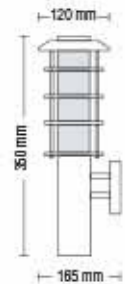

075 002 0002
HL 201

LADİN-2

- 220-240V / 50-60Hz
- Stainless Steel and Galvanized Steel Body
- Diffuser: PC
- Max 60W
- Max 12W ESL