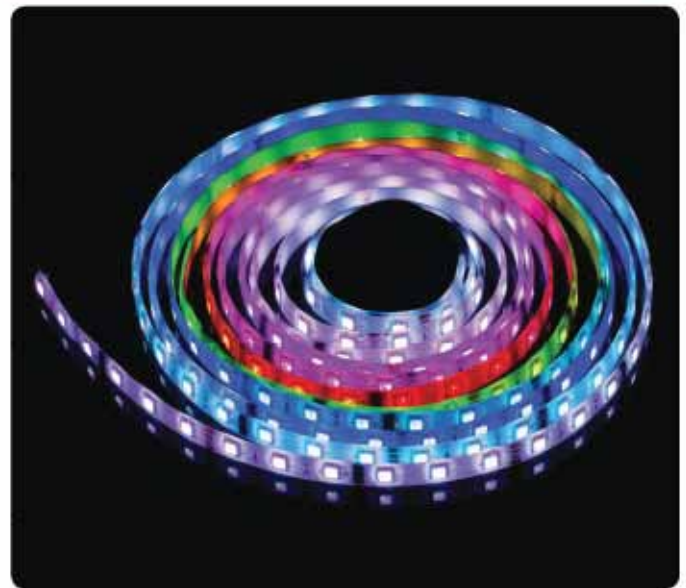

100 001 0072

RGB Controller 2A

- DC 12V - 24V
- Output Voltage: DC 12V - 24V
- Output Power: 72W
- Output Current: 2A/Each Color

For Max. 15m 35x28 SMD LED Strip
For Max. 5m 50x50 SMD LED Strip

100 002 0144

RGB Controller 4A

- DC 12V - 24V
- Output Voltage: DC 12V - 24V
- Output Power: 144W
- Output Current: 4A/Each Color

For Max. 30m 35x28 SMD LED Strip

For Max. 10m 50x50 SMD LED Strip

RGB Amplifier 12A

AMPLIFIER-12A

101 001 0144

- Input Voltage: DC 12V - 24V
- Output Voltage: DC 12V - 24V
- Output Power: 144W
- Output Current: 4A/Each Color
- 50x50 RGB Led Strips
  10 Meters with 60Leds/Meter,
- 35x28 RGB Led Strips
  30 Meters with 60Leds/Meter

144W

RGB Amplifier 24A

AMPLIFIER-24A

101 001 0288

- Input Voltage: DC 12V - 24V
- Output Voltage: DC 12V - 24V
- Output Power: 288W
- Output Current: 8A/Each Color
- 50x50 RGB Led Strips
  20 Meters with 60Leds/Meter,
- 35x28 RGB Led Strips
  60 Meters with 60Leds/Meter

288W

LED STRIP / LED DRIVER / WATERPROOF LED DRIVER / RGB CONTROLLER / LED ROPELIGHT / RGB AMPLIFIER