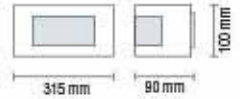

- 220-240V / 50-60Hz
- Aluminium Body
- Diffuser: Glass
- Max 60W

075 009 0001
HL 237

MANGO-1

- 220-240V / 50-60Hz
- Stainless Steel Body+PC
- Max 15W ESL

075 009 0002
HL 238

MANGO-2

- 220-240V / 50-60Hz
- Stainless Steel Body+PC
- Max 15W ESL