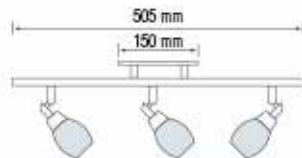

KEMER-3

CHROME

- 220-240V / 50-60Hz
- Max. 3x40W
- Max. 3x9W ESL