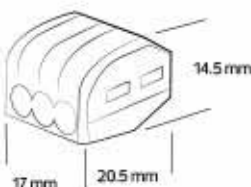

103 001 0003

3 POLE COMPACT CONNECTOR

CONNECTOR-3

- Voltage: 400V/4kV-
- Max. 32A
- Wire Range: 0.08 - 4 mm²
- Wiring Type: Spring Clamping 28-10AWG