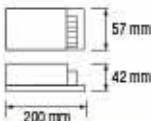

VEGA-10

082 001 0010

HL 544

SLIM CASE

- AC 220-240V / 50-60Hz
- Output Voltage: DC 12V
- Output Power: 10W
- Output Current: 0.8A
- For 2m 35x28 SMD LED Strip
- For 1m 50x50 SMD LED Strip

VEGA-36

082 001 0036

HL 545

SLIM CASE

- AC 220-240V / 50-60Hz
- Output Voltage: DC 12V
- Output Power: 36W
- Output Current: 3A
- For 5m 35x28 SMD LED Strip
- For 1.5m 50x50 SMD LED Strip

VEGA-60

082 001 0060

HL 546

SLIM CASE

- AC 220-240V / 50-60Hz
- Output Voltage: DC 12V
- Output Power: 60W
- Output Current: 5A
- For 10m 35x28 SMD LED Strip
- For 4m 50x50 SMD LED Strip

VEGA-100

NEW

082 001 0100

SLIM CASE

- AC 220-240V / 50-60Hz
- Output Voltage: DC 12V
- Output Power: 100W
- Output Current: 8.5A
- For 20m 35x28 SMD LED Strip
- For 6.5m 50x50 SMD LED Strip

VEGA-150

082 001 0150

HL 548

SLIM CASE

- AC 220-240V / 50-60Hz
- Output Voltage: DC 12V
- Output Power: 150W
- Output Current: 12A
- For 30m 35x28 SMD LED Strip
- For 10m 50x50 SMD LED Strip

VEGA-200

082 001 0200

HL 549

SLIM CASE

- AC 220-240V / 50-60Hz
- Output Voltage: DC 12V
- Output Power: 200W
- Output Current: 17A
- For 40m 35x28 SMD LED Strip
- For 13m 50x50 SMD LED Strip

VEGA-250

NEW

082 001 0250

SLIM CASE

- AC 220-240V / 50-60Hz
- Output Voltage: DC 12V
- Output Power: 250W
- Output Current: 20.8A
- For 50m 35x28 SMD LED Strip
- For 17m 50x50 SMD LED Strip

VEGA-360

NEW

082 001 0360

SLIM CASE

- AC 220-240V / 50-60Hz
- Output Voltage: DC 12V
- Output Power: 360W
- Output Current: 30A
- For 70m 35x28 SMD LED Strip
- For 24m 50x50 SMD LED Strip

LED STRIP / LED DRIVER / WATERPROOF LED DRIVER / RGB CONTROLLER / LED ROPELIGHT / RGB AMPLIFIER