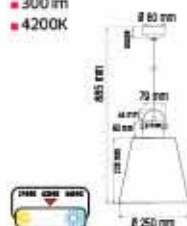

BLACK

WHITE

PINK

PURPLE

ORANGE

BLUE

- 220-240V / 50-60Hz
- Average Life: 30.000 Hrs
- 6W
- 300 lm
- 4200K