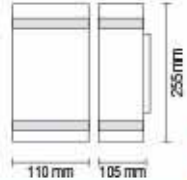

GARDENYA-2

- 220-240V / 50-60Hz
- Stainless Steel Body+PC
- Max 2x35W