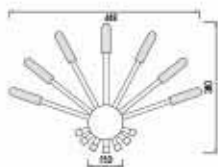

HL 637L

WHITE

SILVER

- 220-240V / 50-60Hz
- Average Life: 30.000 Hrs
- 4x8W, 2.400 lm
- 6400K

HL 667L

SILVER

- 220-240V / 50-60Hz
- Average Life: 30.000 Hrs
- 7x1W, 76Lm
- Red+Green+Blue+Yellow

HL 669L