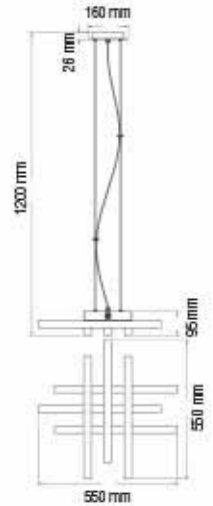

BLACK

WHITE

- 220-240V / 50-60Hz
- Average Life: 50.000 Hrs
- 50W
- 800 lm
- 4000K