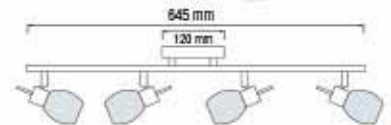

CHROME

- 220-240V / 50-60Hz
- 3x9W ESL
- Max. 3x40W

Bulb included

035 002 0005
HL 7174

BERGAMA-5

CHROME

- 220-240V / 50-60Hz
- 4x9W ESL
- Max. 4x40W

Bulb included