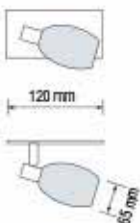

035 003 0001

HL 790N

MANAVGAT-1

CHROME

- 220-240V / 50-60Hz
- 9W ESL

035 003 0002

HL 791N