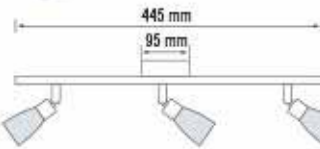

• 220-240V / 50-60Hz
• Max. 2x40W

Bulb Included

035 007 0003
HL 745

RİVA-3

MAT CHROME

• 220-240V / 50-60Hz
• Max. 3x40W

Bulb Included

035 007 0005
HL 747