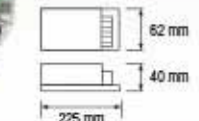

LED STRIP / LED DRIVER / WATERPROOF LED DRIVER / RGB CONTROLLER / LED ROPELIGHT / RGB AMPLIFIER