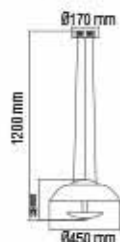

VISTA

019 007 0024

WHITE

BLACK

RED

- 220-240V / 50-60Hz
- Average Life: 50.000 Hrs
- 24W
- 1500 lm
- 4000K

LED SUSPENSION LIGHT

FAVORI

019 008 0062

CHROME

COPPER

BROWN

- 220-240V / 50-60Hz
- Average Life: 50.000 Hrs
- 62W
- 2500 lm
- 4000K