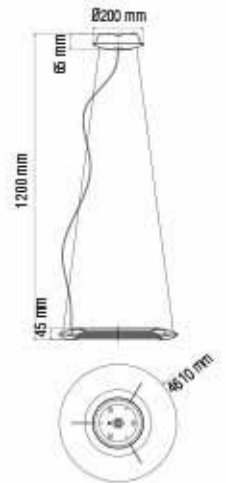

ROSE

CHROME

WHITE

- 220-240V / 50-60Hz
- Average Life: 50.000 Hrs
- 35W
- 1000 lm
- 4000K