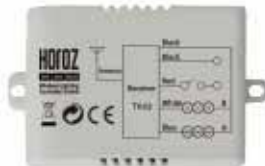

CONTROLLER-2

105 001 0002

Wireless Lighting Controller Switch