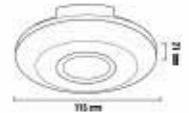

Specification

- Detection Range: 360°
- Detection Source: 220-240V/AC
- Power Frequency: 50/60Hz
- Rated Load: Max. 800W (Incandescent) 400W (ESL)
- Detection Distance: 6m Max. (-24°C)
- Time Delay: Min. 10sec + 3sec Max. 15min + 2min
- Ambient Light: <math>< 3-2000\text{LUX}</math> (adjustable)
- Installation Height: 2.2-4m
- Detection Motion Speed: 0.6-1.5m/s