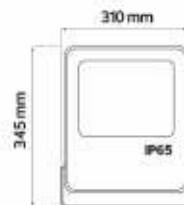

LEOPAR-200

BLACK

- 85-265V / 50-60Hz
- Average Life: 50.000 Hrs
- 200W, 17000 lm
- 2700K / 4200K / 6400K