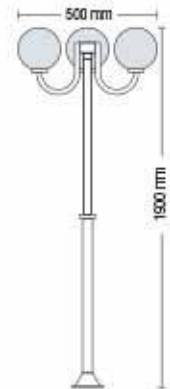

075 006 0001
HL 240

AKASYA-1

- 220-240V / 50-60Hz
- Stainless Steel Body
- Diffuser: Glass
- Max 60W

075 006 0002
HL 242

AKASYA-2

- 220-240V / 50-60Hz
- Stainless Steel Body
- Diffuser: Glass
- Max 60W

075 006 0003
HL 243