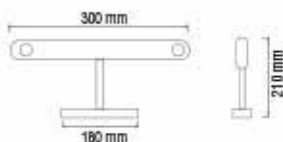

CHROME

12 LED

- 85-265V / 50-60Hz
- 6W, 360 lm
- 4200K
- Average Life: 30.000 Hrs

ON-OFF