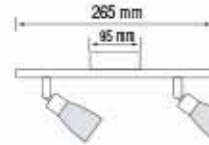

Bulb Included

035 007 0002
HL 744

RİVA-2

MAT CHROME

• 220-240V / 50-60Hz
• Max. 2x40W