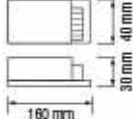

VEGA-10

082 001 0010

HL 544

SLIM CASE

- AC 220-240V / 50-60Hz
- Output Voltage: DC 12V
- Output Power: 10W
- Output Current: 0.8A
- For 2m 35x28 SMD LED Strip
- For 1m 50x50 SMD LED Strip

VEGA-36

082 001 0036

HL 545

SLIM CASE

- AC 220-240V / 50-60Hz
- Output Voltage: DC 12V
- Output Power: 36W
- Output Current: 3A
- For 5m 35x28 SMD LED Strip
- For 1.5m 50x50 SMD LED Strip

VEGA-60

082 001 0060

HL 546

SLIM CASE

- AC 220-240V / 50-60Hz
- Output Voltage: DC 12V
- Output Power: 60W
- Output Current: 5A
- For 10m 35x28 SMD LED Strip
- For 4m 50x50 SMD LED Strip

VEGA-100

NEW

082 001 0100

SLIM CASE

- AC 220-240V / 50-60Hz
- Output Voltage: DC 12V
- Output Power: 100W
- Output Current: 8.5A
- For 20m 35x28 SMD LED Strip
- For 6.5m 50x50 SMD LED Strip

VEGA-150

082 001 0150

HL 548

SLIM CASE

- AC 220-240V / 50-60Hz
- Output Voltage: DC 12V
- Output Power: 150W
- Output Current: 12A
- For 30m 35x28 SMD LED Strip
- For 10m 50x50 SMD LED Strip

VEGA-200

082 001 0200

HL 549

SLIM CASE

- AC 220-240V / 50-60Hz
- Output Voltage: DC 12V
- Output Power: 200W
- Output Current: 17A
- For 40m 35x28 SMD LED Strip
- For 13m 50x50 SMD LED Strip

VEGA-250

NEW

082 001 0250

SLIM CASE

- AC 220-240V / 50-60Hz
- Output Voltage: DC 12V
- Output Power: 250W
- Output Current: 20.8A
- For 50m 35x28 SMD LED Strip
- For 17m 50x50 SMD LED Strip

VEGA-360

NEW

082 001 0360

SLIM CASE

- AC 220-240V / 50-60Hz
- Output Voltage: DC 12V
- Output Power: 360W
- Output Current: 30A
- For 70m 35x28 SMD LED Strip
- For 24m 50x50 SMD LED Strip

LED STRIP / LED DRIVER / WATERPROOF LED DRIVER / RGB CONTROLLER / LED ROPELIGHT / RGB AMPLIFIER