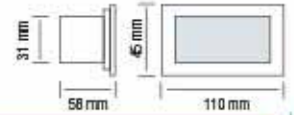

079 021 0002
HL 954L

PERLE

- 220-240V / 50-60Hz
- Aluminium + Stainless Steel, PCB Board
- 1.2W, 72 lm
- Average Life: 50.000 Hrs