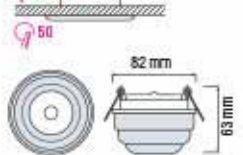

CLEAR BROWN BLUE

YELLOW PURPLE

- 220-240V / 50-60Hz
- Max. 20W