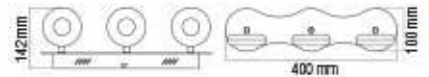

MİLAS-4

CHROME

- 220-240V / 50-60Hz
- 3x5W
- 3x400 lm
- 4000K