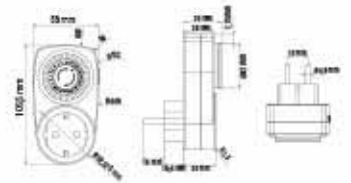

Mechanical Daily Timer Plug

- Working voltage: AC 220-240V 50Hz
- Power: 3500W
- Current: 16A
- 24 On/Off Programs
- Minimum Setting: 30 minutes
- 24 Hours Programming
- No Power Reserve
- Not Included Battery