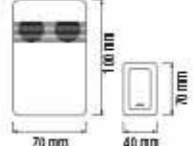

086 001 0002

HL 453

SOLID

Specification

- Power Source: Emitter - 12V DC (Battery Included)
- Receiving: 4.5V/DC (3xAA1.5V)
- Working frequency: 315MHz
- Distance: 150m (open position)
- Sound level: 60 db max
- Sound type: 38 songs optional