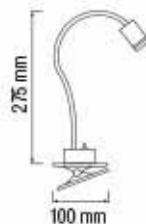

DİLARA

RED

WHITE

BLACK

- 220-240V / 50-60Hz
- 3W, 130 lm
- 3000K
- Average Life: 30.000 Hrs