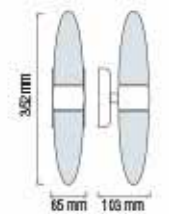

HOROZ ELECTRIC

Bathroom Lamp / Picture & Mirror Lamp /
LED Picture & Mirror Lamp / LED Reading Lamp

AQUA-1

037 001 0001

HL 881

CHROME

- 220-240V / 50-60Hz
- Max. 40W

VODA-1

037 002 0001

HL 891

CHROME

- 220-240V / 50-60Hz
- Max. 40W

HOROZ ELECTRIC

Bathroom Lamp
Picture & Mirror Lamp
LED Picture & Mirror Lamp
LED Reading Lamp

AQUA-2

037 001 0002

HL 882

CHROME

- 220-240V / 50-60Hz
- Max. 2x40W

VODA-2

037 002 0002

HL 892

CHROME

- 220-240V / 50-60Hz
- Max. 2x40W

AQUA-3

037 001 0003

HL 883

CHROME

- 220-240V / 50-60Hz
- Max. 3x40W

VODA-3

037 002 0003

HL 893

CHROME

- 220-240V / 50-60Hz
- Max. 3x40W

BATHROOM LAMP / PICTURE & MIRROR LAMP / LED PICTURE & MIRROR LAMP / LED READING LAMP