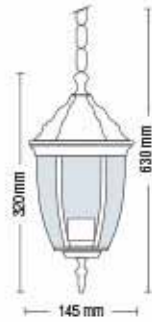

075 013 0003
HL 277

LEYLAK-3

ANTIQUE RED COPPER

BLACK

WHITE

- 220-240V / 50-60Hz
- Aluminium Body
- Diffuser: Glass
- Max 60W