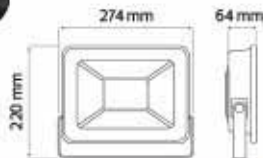

PUMA-100

BLACK

- 220-240V / 50-60Hz
- Average Life: 20.000 Hrs
- 100W, 5000 lm
- 6400K / 2700K