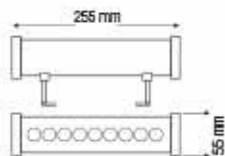

REGAL-9

- AMBER
- 3000K
- RED
- GREEN
- BLUE

● 85-265V/50-60Hz
● 540 lm
● Average Life: 50.000 Hrs
● Aluminium Body

109 001 0009