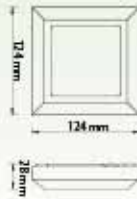

MERSİN

076 011 0005

NEW

DARK GREY

- 100-240V / 50-60Hz
- 5W
- 4200K
- 270 lm
- Average Life: 30.000 Hrs