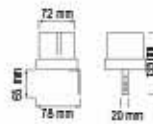

- Operation Voltage: 220-240V / 50-60Hz
- Ambient Light: +50Lux
- Load Power: 2700W (25A)