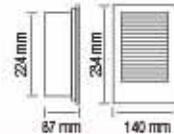

GRANİT

- 220-240V / 50-60Hz
- 1.8W, 105 lm
- Average Life: 50.000 Hrs