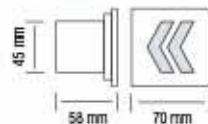

079 020 0001
HL 953L

BOR

- 220-240V / 50-60Hz
- Aluminium + Stainless Steel, PCB Board
- 0.9W, 57 lm
- Average Life: 50.000 Hrs