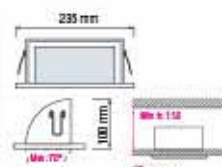

LILY

WHITE

HL 691L

- 220-240V / 50-60Hz
- Average Life: 40.000 Hrs
- 30W, 1447 lm
- 6500K