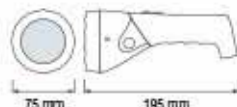

PUSKAS-2

084 005 0002

HL 332L

RECHARGEABLE

LED TORCH

- 220-240V / 50-60Hz
- 5x1500 MCD 110°
  Bright LED Torch
- 25 lm
- 4V 400mAh Rechargeable Sealed-Acid Battery
- Duration Time: 4 Hours
- Average Life: 30.000 Hrs