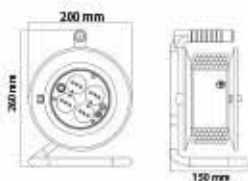

HOROZ ELECTRIC

Cable Reel

104 006 0015

CABLE REEL

REEL-15

15 meters

- Operation Voltage: 250V~/50-60Hz
- Max. 3500W
- Max. 16A
- 3x1.5 mm²
- 4 Sockets
- 15 Meters
- Overload Protection