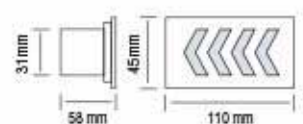

079 023 0002
HL 956L

PERA

- 220-240V / 50-60Hz
- Aluminium + Stainless Steel, PCB Board
- 1.2W, 72 lm
- Average Life: 50.000 Hrs