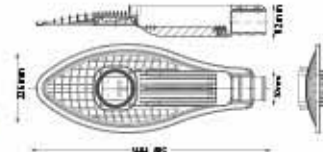

BROADWAY-50

DARK GREY

- 100-265V / 50-60Hz
- 4200K
- 1x50W
- 5250 lm
- Average Life: 50.000 Hrs