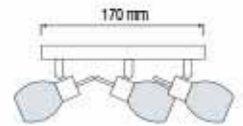

BERGAMA-1

CHROME

- 220-240V / 50-60Hz
- 3x9W ESL
- Max. 3x40W