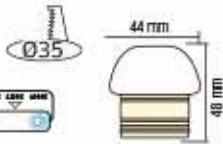

WHITE

- 220-240V / 50-60Hz
- Average Life: 30.000 Hrs
- 3W, 125 lm
- 4200K