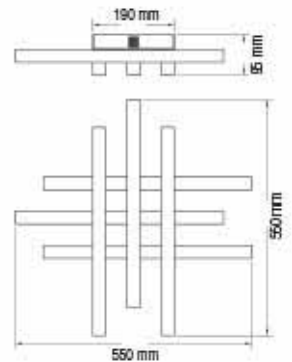

BLACK

WHITE

- 220-240V / 50-60Hz
- Average Life: 50.000 Hrs
- 50W
- 800 lm
- 4000K