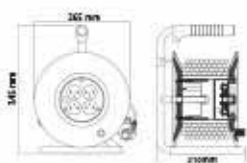

Cable Reel

104 006 0050

CABLE REEL

REEL-50

50 meters

- Operation Voltage: 250V~/50-60Hz
- Max. 3500W
- Max. 16A
- 3x1.5 mm²
- 4 Sockets
- 50 Meters
- Overload Protection