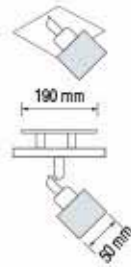

035 006 0001

HL 711

EFES-1

CHROME

- 220-240V / 50-60Hz
- Max. 40W