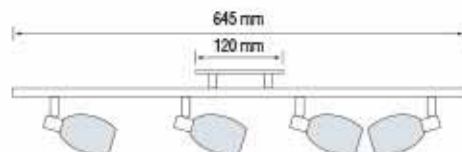

MANAVGAT-4

CHROME

- 220-240V / 50-60Hz
- 4x9W ESL

CEILING LAMP / LED CEILING LAMP