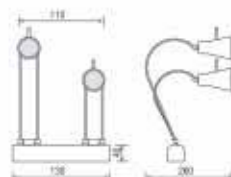

CHROME

MAT CHROME

- Built in electronic transformer
- 220-240V / 50-60Hz 12V
- Max. 2x20W (JC)
- Max. 2x35W (MR11)