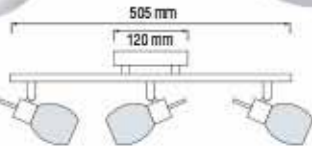

BERGAMA-4

CHROME

- 220-240V / 50-60Hz
- 3x9W ESL
- Max. 3x40W