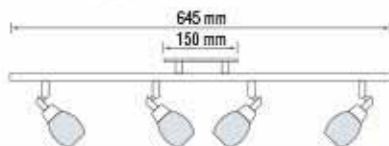

CHROME

- 220-240V / 50-60Hz
- Max. 3x40W
- Max. 3x9W ESL

Bulb included

035 005 0004
HL 718

KEMER-4

CHROME

- 220-240V / 50-60Hz
- Max. 4x40W
- Max. 4x9W ESL

Bulb included