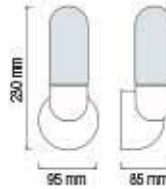

HOROZ ELECTRIC

Bathroom Lamp / Picture & Mirror Lamp /
LED Picture & Mirror Lamp / LED Reading Lamp

AQUA-1

037 001 0001

HL 881

CHROME

- 220-240V / 50-60Hz
- Max. 40W

VODA-1

037 002 0001

HL 891

CHROME

- 220-240V / 50-60Hz
- Max. 40W

HOROZ ELECTRIC

Bathroom Lamp
Picture & Mirror Lamp
LED Picture & Mirror Lamp
LED Reading Lamp

AQUA-2

037 001 0002

HL 882

CHROME

- 220-240V / 50-60Hz
- Max. 2x40W

VODA-2

037 002 0002

HL 892

CHROME

- 220-240V / 50-60Hz
- Max. 2x40W

AQUA-3

037 001 0003

HL 883

CHROME

- 220-240V / 50-60Hz
- Max. 3x40W

VODA-3

037 002 0003

HL 893

CHROME

- 220-240V / 50-60Hz
- Max. 3x40W

BATHROOM LAMP / PICTURE & MIRROR LAMP / LED PICTURE & MIRROR LAMP / LED READING LAMP