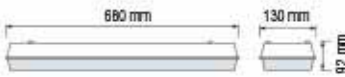

059 002 1009

SU-1009

- 220-240V / 50-60Hz
- 9W
- 650 lm
- Average Life: 25.000 Hrs
- 6400K

**INCLUDED LED TUBE
PC COVER**

059 002 1018

SU-1018

- 220-240V / 50-60Hz
- 18W
- 1300 lm
- Average Life: 25.000 Hrs
- 6400K

**INCLUDED LED TUBE
PC COVER**

059 002 2009

SU-2009

- 220-240V / 50-60Hz
- 18W
- 1300 lm
- Average Life: 25.000 Hrs
- 6400K

**INCLUDED LED TUBE
PC COVER**

059 002 2018

SU-2018

- 220-240V / 50-60Hz
- 36W
- 2600 lm
- Average Life: 25.000 Hrs
- 6400K

**INCLUDED LED TUBE
PC COVER**