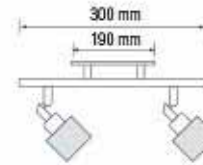

Bulb included

035 006 0002

HL 712

EFES-2

CHROME

- 220-240V / 50-60Hz
- Max. 2x40W