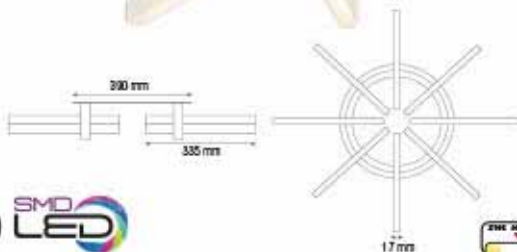

EXCLUSIVE-24

019 004 0024

HL 868L

WHITE

- 220-240V / 50-60Hz
- Average Life: 50.000 Hrs
- 24W
- 1680 lm
- 4000K