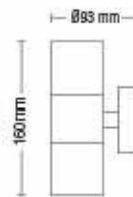

MANOLYA-2

- 220-240V / 50-60Hz
- Stainless Steel Body
- Diffuser: Glass
- Max 2x35W