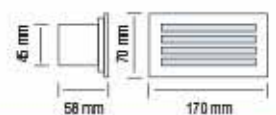

OLTU

- 220-240V / 50-60Hz
- Aluminium + Stainless Steel, PCB Board
- 1.6W, 90 lm
- Average Life: 50.000 Hrs