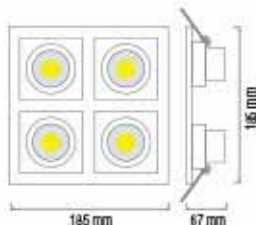

SABRINA-32

016 023 0032

HL 6724L

WHITE

- 220-240V / 50-60Hz
- Average Life: 40.000 Hrs
- 4x8W
- 4x371lm
- 2700K / 6400K

LED DOWNLIGHT