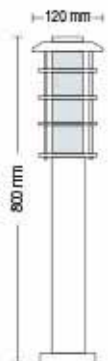

075 002 0004
HL 203

LADİN-4

- 220-240V / 50-60Hz
- Stainless Steel and Galvanized Steel Body
- Diffuser: PC
- Max 60W
- Max 12W ESL