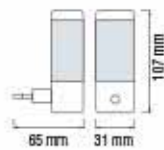

085 001 0001
HL 990L

DORA

WHITE

BLUE

GREEN

RED

- 220-240V / 50-60Hz
- Each Led 2,3 lm
- Average Life: 20.000 Hrs