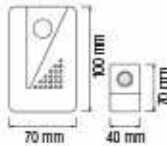

086 001 0001

HL 452

LORD

Specification

- Power Source: Emitter - 12V DC (Battery Included)
- Receiving: 3V/DC (2xAA1.5V)
- Working frequency: 315MHz
- Distance: 150m (open position)
- Sound level: 60 db max
- Sound type: 38 songs optional