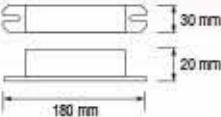

083 001 0018

VESTA-18

WATERPROOF

NEW

- AC 220-240V / 50-60Hz
- Output Voltage: DC 12V
- Output Power: 18W
- Output Current: 1.5 A
- For Max. 3.5m 35x28 SMD Led Strip
- For Max. 1.2m 50x50 SMD Led Strip

083 001 0025

HL 553

VESTA-25

WATERPROOF

- AC 220-240V / 50-60Hz
- Output Voltage: DC 12V
- Output Power: 25W
- Output Current: 2A
- For Max. 5m 35x28 SMD Led Strip
- For Max. 1.7m 50x50 SMD Led Strip

083 001 0045

VESTA-45

WATERPROOF

NEW

- AC 220-240V / 50-60Hz
- Output Voltage: DC 12V
- Output Power: 45W
- Output Current: 3.75 A
- For Max. 8m 35x28 SMD Led Strip
- For Max. 2.5m 50x50 SMD Led Strip

083 001 0060

HL 555

VESTA-60

WATERPROOF

- AC 220-240V / 50-60Hz
- Output Voltage: DC 12V
- Output Power: 60W
- Output Current: 5A
- For Max. 12m 35x28 SMD Led Strip
- For Max. 4m 50x50 SMD Led Strip

083 001 0100

VESTA-100

WATERPROOF

NEW

- AC 220-240V / 50-60Hz
- Output Voltage: DC 12V
- Output Power: 100W
- Output Current: 8.5 A
- For Max. 20m 35x28 SMD Led Strip
- For Max. 6.5m 50x50 SMD Led Strip

083 001 0150

VESTA-150

WATERPROOF

NEW

- AC 220-240V / 50-60Hz
- Output Voltage: DC 12V
- Output Power: 150W
- Output Current: 12.5A
- For Max. 30 m 35x28 SMD Led Strip
- For Max. 10 m 50x50 SMD Led Strip

083 001 0200

VESTA-200

WATERPROOF

- AC 220-240V / 50-60Hz
- Output Voltage: DC 12V
- Output Power: 200W
- Output Current: 17A
- For Max. 40m 35x28 SMD Led Strip
- For Max. 13m 50x50 SMD Led Strip