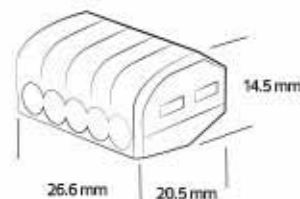

103 001 0005

5 POLE COMPACT CONNECTOR

CONNECTOR-5

- Voltage: 400V/4kV-
- Max. 32A
- Wire Range: 0.08 - 4 mm²
- Wiring Type: Spring Clamping 28-10AWG