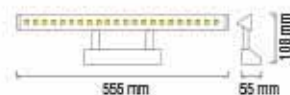

ALBATROS-6

HL 6652L

CHROME

30 LED

- 100-250V / 50-60Hz
- 6W, 500 lm
- 4200K
- Average Life: 30.000 Hrs