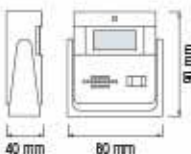

086 001 0003

HL 454

HELIX

Specification

- Operation Voltage: 4.5V DC (3xAA1.5V) or 12V DC Adaptor
- Sensing Distance: 6 m
- Distance Range: 110'
- Sound level: 60 db max
- Sound type: Ding Dong, Hello, Welcome + Alarm