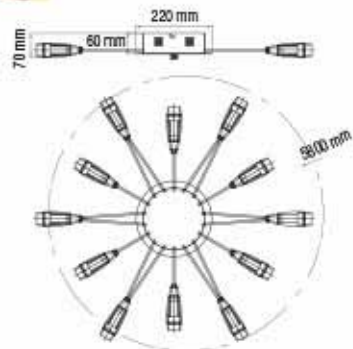

VISTA

019 007 0024

WHITE

BLACK

RED

- 220-240V / 50-60Hz
- Average Life: 50.000 Hrs
- 24W
- 1500 lm
- 4000K

LED SUSPENSION LIGHT

FAVORI

019 008 0062

CHROME

COPPER

BROWN

- 220-240V / 50-60Hz
- Average Life: 50.000 Hrs
- 62W
- 2500 lm
- 4000K