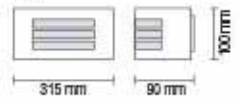

- 220-240V / 50-60Hz
- Aluminium Body
- Diffuser: Glass
- Max 60W

075 009 0001
HL 237

MANGO-1

- 220-240V / 50-60Hz
- Stainless Steel Body+PC
- Max 15W ESL

075 009 0002
HL 238

MANGO-2

- 220-240V / 50-60Hz
- Stainless Steel Body+PC
- Max 15W ESL