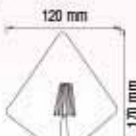

RUSTIC PYRAMID - 6

001 035 0006

- 220-240V / 50-60Hz
- Average Life: 20.000 Hrs
- 540 lm
- 2200K

NEW