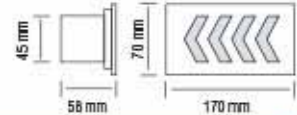

BERİL

- 220-240V / 50-60Hz
- Aluminium + Stainless Steel, PCB Board
- 1.6W, 90 lm
- Average Life: 50.000 Hrs