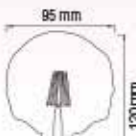

RUSTIC CRYSTAL - 4

001 036 0004

- 220-240V / 50-60Hz
- Average Life: 20.000 Hrs
- 360 lm
- 2200K

NEW