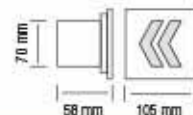

ONIKS

- 220-240V / 50-60Hz
- Aluminium + Stainless Steel, PCB Board
- 1.6W, 90 lm
- Average Life: 50.000 Hrs