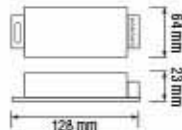

100 001 0072

RGB Controller 2A

- DC 12V - 24V
- Output Voltage: DC 12V - 24V
- Output Power: 72W
- Output Current: 2A/Each Color

For Max. 15m 35x28 SMD LED Strip
For Max. 5m 50x50 SMD LED Strip

100 002 0144

RGB Controller 4A

- DC 12V - 24V
- Output Voltage: DC 12V - 24V
- Output Power: 144W
- Output Current: 4A/Each Color

For Max. 30m 35x28 SMD LED Strip

For Max. 10m 50x50 SMD LED Strip

RGB Amplifier 12A

AMPLIFIER-12A

101 001 0144

- Input Voltage: DC 12V - 24V
- Output Voltage: DC 12V - 24V
- Output Power: 144W
- Output Current: 4A/Each Color
- 50x50 RGB Led Strips
  10 Meters with 60Leds/Meter,
- 35x28 RGB Led Strips
  30 Meters with 60Leds/Meter

144W

RGB Amplifier 24A

AMPLIFIER-24A

101 001 0288

- Input Voltage: DC 12V - 24V
- Output Voltage: DC 12V - 24V
- Output Power: 288W
- Output Current: 8A/Each Color
- 50x50 RGB Led Strips
  20 Meters with 60Leds/Meter,
- 35x28 RGB Led Strips
  60 Meters with 60Leds/Meter

288W

LED STRIP / LED DRIVER / WATERPROOF LED DRIVER / RGB CONTROLLER / LED ROPELIGHT / RGB AMPLIFIER