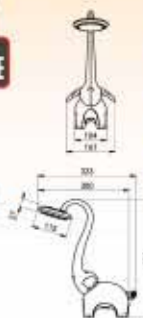

JUMBO

049 027 0006

NEW

WHITE

BLUE

PINK

- 100-240V / 50-60Hz
- 6W, 350 lm
- 3000K-4500K-6000K
- Average Life: 30.000 Hrs