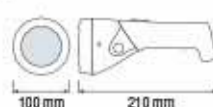

PUSKAS-3

084 005 0003

HL 333L

RECHARGEABLE

LED TORCH

- 220-240V / 50-60Hz
- 9x1500 MCD 110°
  Bright LED Torch
- 45 lm
- 0.9V 0.9Ah Rechargeable Sealed-Acid Battery
- Duration Time: 5Hours
- Average Life: 30.000 Hrs