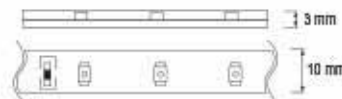

AMAZON

HL 542LN 081 005 0001

RGB 081 005 0002

AMAZON/RGB

NON WATERPROOF

- Operation Voltage: 12V DC
- 4320 lm per 16ft reel
- Average Life: 30.000Hrs
- Standart Length: 1m / 60 LED
- 5 m Roll
- 14.4W / m
- LED Type: 50x50 SMD LED
- Beam Angle: 120°

3 LEDs make a group and each group can be cut or extended in terms of the lenght of application