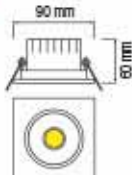

MAT CHROME

WHITE

- 3W 208 lm/230 lm
- AC 220-240V / 50-60Hz
- 2700K / 6500K
- Average Life: 40.000 Hrs