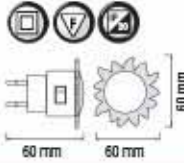

085 001 0002
HL 991L

REX

WHITE

BLUE

GREEN

RED

- 220-240V / 50-60Hz
- Each Led 2,3 lm
- Average Life: 20.000 Hrs