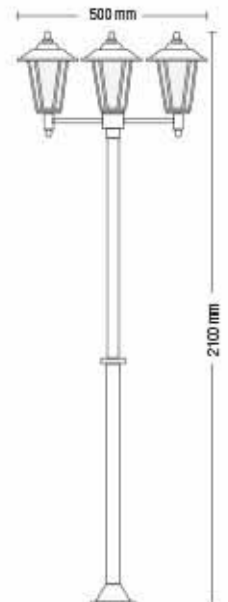

AKASYA-6

- 220-240V / 50-60Hz
- Stainless Steel Body
- Diffuser: Glass
- Max 3x60W