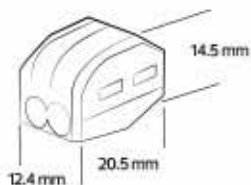

103 001 0002

2 POLE COMPACT CONNECTOR

CONNECTOR-2

- Voltage: 400V/4kV-
- Max. 32A
- Wire Range: 0.08 - 4 mm²
- Wiring Type: Spring Clamping 28-10AWG