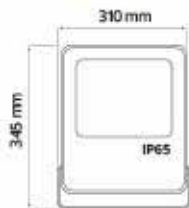

LEOPAR-150

BLACK

- 85-265V / 50-60Hz
- Average Life: 50.000 Hrs
- 150W, 12750 lm
- 2700K / 4200K / 6400K