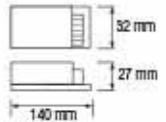

VEGA-10

082 001 0010

HL 544

SLIM CASE

- AC 220-240V / 50-60Hz
- Output Voltage: DC 12V
- Output Power: 10W
- Output Current: 0.8A
- For 2m 35x28 SMD LED Strip
- For 1m 50x50 SMD LED Strip

VEGA-36

082 001 0036

HL 545

SLIM CASE

- AC 220-240V / 50-60Hz
- Output Voltage: DC 12V
- Output Power: 36W
- Output Current: 3A
- For 5m 35x28 SMD LED Strip
- For 1.5m 50x50 SMD LED Strip

VEGA-60

082 001 0060

HL 546

SLIM CASE

- AC 220-240V / 50-60Hz
- Output Voltage: DC 12V
- Output Power: 60W
- Output Current: 5A
- For 10m 35x28 SMD LED Strip
- For 4m 50x50 SMD LED Strip

VEGA-100

NEW

082 001 0100

SLIM CASE

- AC 220-240V / 50-60Hz
- Output Voltage: DC 12V
- Output Power: 100W
- Output Current: 8.5A
- For 20m 35x28 SMD LED Strip
- For 6.5m 50x50 SMD LED Strip

VEGA-150

082 001 0150

HL 548

SLIM CASE

- AC 220-240V / 50-60Hz
- Output Voltage: DC 12V
- Output Power: 150W
- Output Current: 12A
- For 30m 35x28 SMD LED Strip
- For 10m 50x50 SMD LED Strip

VEGA-200

082 001 0200

HL 549

SLIM CASE

- AC 220-240V / 50-60Hz
- Output Voltage: DC 12V
- Output Power: 200W
- Output Current: 17A
- For 40m 35x28 SMD LED Strip
- For 13m 50x50 SMD LED Strip

VEGA-250

NEW

082 001 0250

SLIM CASE

- AC 220-240V / 50-60Hz
- Output Voltage: DC 12V
- Output Power: 250W
- Output Current: 20.8A
- For 50m 35x28 SMD LED Strip
- For 17m 50x50 SMD LED Strip

VEGA-360

NEW

082 001 0360

SLIM CASE

- AC 220-240V / 50-60Hz
- Output Voltage: DC 12V
- Output Power: 360W
- Output Current: 30A
- For 70m 35x28 SMD LED Strip
- For 24m 50x50 SMD LED Strip

LED STRIP / LED DRIVER / WATERPROOF LED DRIVER / RGB CONTROLLER / LED ROPELIGHT / RGB AMPLIFIER