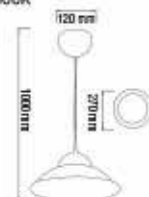

BLACK

WHITE

PINK

PURPLE

ORANGE

BLUE

- 220-240V / 50-60Hz
- Average Life: 30.000 Hrs
- 15W
- 1200 lm
- 4000K