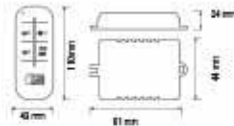

Specification

- Working voltage: AC 180-240V 50Hz
- Operation Range: 30m-60m in 360 degree (in open area)
- Tungsten filament lamp<1000W Energy saving lamp/LED<300W Energy saving lamp/LED<6 PCS
- Working voltage: 12V(A23 alkaline battery)