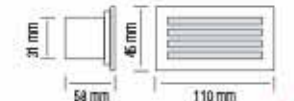

079 022 0002
HL 955L

AMBER

- 220-240V / 50-60Hz
- Aluminium + Stainless Steel, PCB Board
- 1.2W, 72 lm
- Average Life: 50.000 Hrs