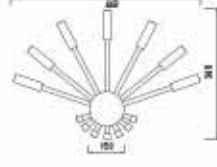

HL 669L

SILVER

- 220-240V / 50-60Hz
- Average Life: 30.000 Hrs
- 7x1W, 76Lm
- Red+Green+Blue+Yellow