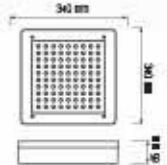

EAGLE

NEW

SURFACED

069 002 0110

- 100-240V / 50-60Hz
- 6400K
- 110W
- 11000 lm
- Average Life: 50.000 Hrs