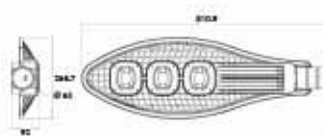

BROADWAY-150

DARK GREY

- 100-265V / 50-60Hz
- 4200K
- 3x50W
- 15750 lm
- Average Life: 50.000 Hrs