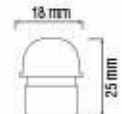

Specification

- Operation Voltage: 220-240V / 50-60Hz AC
- Detection Distance: 6m Max. (-24°C)
- Time-delay: 10s to 7 min (adjustable)
- Ambient Light: 10Lux / 2000Lux (choice)