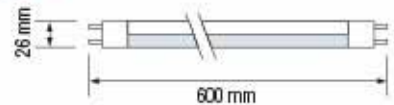

SMD LED TUBE 60cm

LED TUBE-60**9W, 650 lm DAYLIGHT**

- 220-240V / 50-60Hz
- Average Life: 25.000 Hrs
- 650 lm
- 6400K

002 001 0018

SMD LED TUBE 120cm

LED TUBE-120**18W, 1300 lm DAYLIGHT**

- 220-240V / 50-60Hz
- Average Life: 25.000 Hrs
- 1300 lm
- 6400K