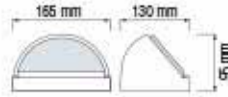

EVEREST

WHITE

BLACK

• 220-240V / 50-60Hz
• Max. 40W