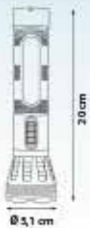

HOROZ ELECTRIC

Rechargeable LED Solar Camping Light /
Emergency LED Lantern / LED Headlight

HOROZ ELECTRIC

Rechargeable
LED Solar Camping Light /
Emergency LED Lantern /
LED Headlight

084 022 0010

ROMARIO

RECHARGEABLE

SOLAR

- 220-240V / 50-60Hz
- 10W, 360 lm
- 4V 1600mAh Rechargeable Sealed-Acid Battery
- Duration: 1 hour/strong light
  25 hours/weak light
- Average Life: 30.000 Hrs

NEW

084 024 0001

BEST-1

RECHARGEABLE

LED TORCH

- 220-240V / 50-60Hz
- 1W, 70 lm
- 4V 0.4Ah Rechargeable Sealed-Acid Battery
- Duration: 1 hour/strong light
  4 hours/weak light
- Average Life: 30.000 Hrs

NEW

084 024 0003

BEST-3

RECHARGEABLE

LED TORCH

- 220-240V / 50-60Hz
- 3W, 120 lm
- 4V 0.9Ah Rechargeable Sealed-Acid Battery
- Duration: 1 hour/strong light
  4 hours/weak light
- Average Life: 30.000 Hrs

NEW

084 024 0005

BEST-5

RECHARGEABLE

LED TORCH

- 220-240V / 50-60Hz
- 5W, 210 lm
- 4V 1.6mAh Rechargeable Sealed-Acid Battery
- Duration: 1 hour/strong light
  4 hours/weak light
- Average Life: 30.000 Hrs

NEW

RECHARGEABLE LED SOLAR CAMPING LIGHT / EMERGENCY LED LANTERN / LED HEADLIGHT