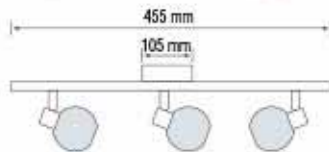

BODRUM-3

MAT CHROME

HL 787N

- 220-240V / 50-60Hz
- 3x9W ESL

CEILING LAMP / LED CEILING LAMP