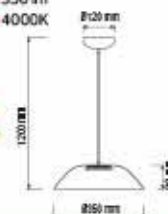

BLACK

WHITE

PINK

PURPLE

ORANGE

BLUE

- 220-240V / 50-60Hz
- Average Life: 50.000 Hrs
- 6W
- 350 lm
- 4000K