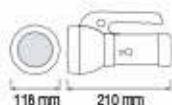

MARADONA-1

HL 336L

RECHARGEABLE

LED TORCH

- 220-240V / 50-60Hz
- 5W, 350 lm
- 4V 3Ah Rechargeable Sealed-Acid Battery
- Duration Time:
  2 hours/strong light
  8 hours/weak light
- Average Life: 30.000 Hrs