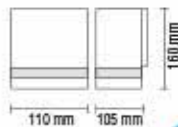

Bulb Included

075 010 0002
HL 247

GARDENYA-2

- 220-240V / 50-60Hz
- Stainless Steel Body+PC
- Max 2x35W

Bulb Included

075 010 0003
HL 248

GARDENYA-3

- 220-240V / 50-60Hz
- Stainless Steel Body+PC
- Max 35W