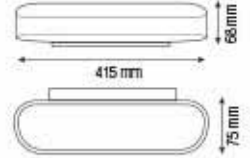

WHITE

- 85-265V / 50-60Hz
- 12W
- 950 lm
- 4000K
- Average Life: 30.000 Hrs