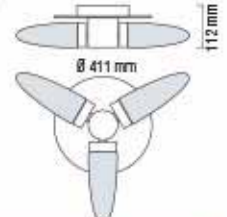

BATHROOM LAMP / PICTURE & MIRROR LAMP / LED PICTURE & MIRROR LAMP / LED READING LAMP