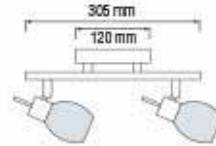

BERGAMA-3

CHROME

- 220-240V / 50-60Hz
- 2x9W ESL
- Max. 2x40W