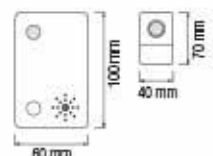

086 001 0005

HL 456

VIOLA

Specification

- 4.5V
- Work Voltage of the Emitter: 12V
- Work Frequency: 315 Mhz
- Remote Control: 120m (in open air)
- Sound Type: 38 Songs Optional